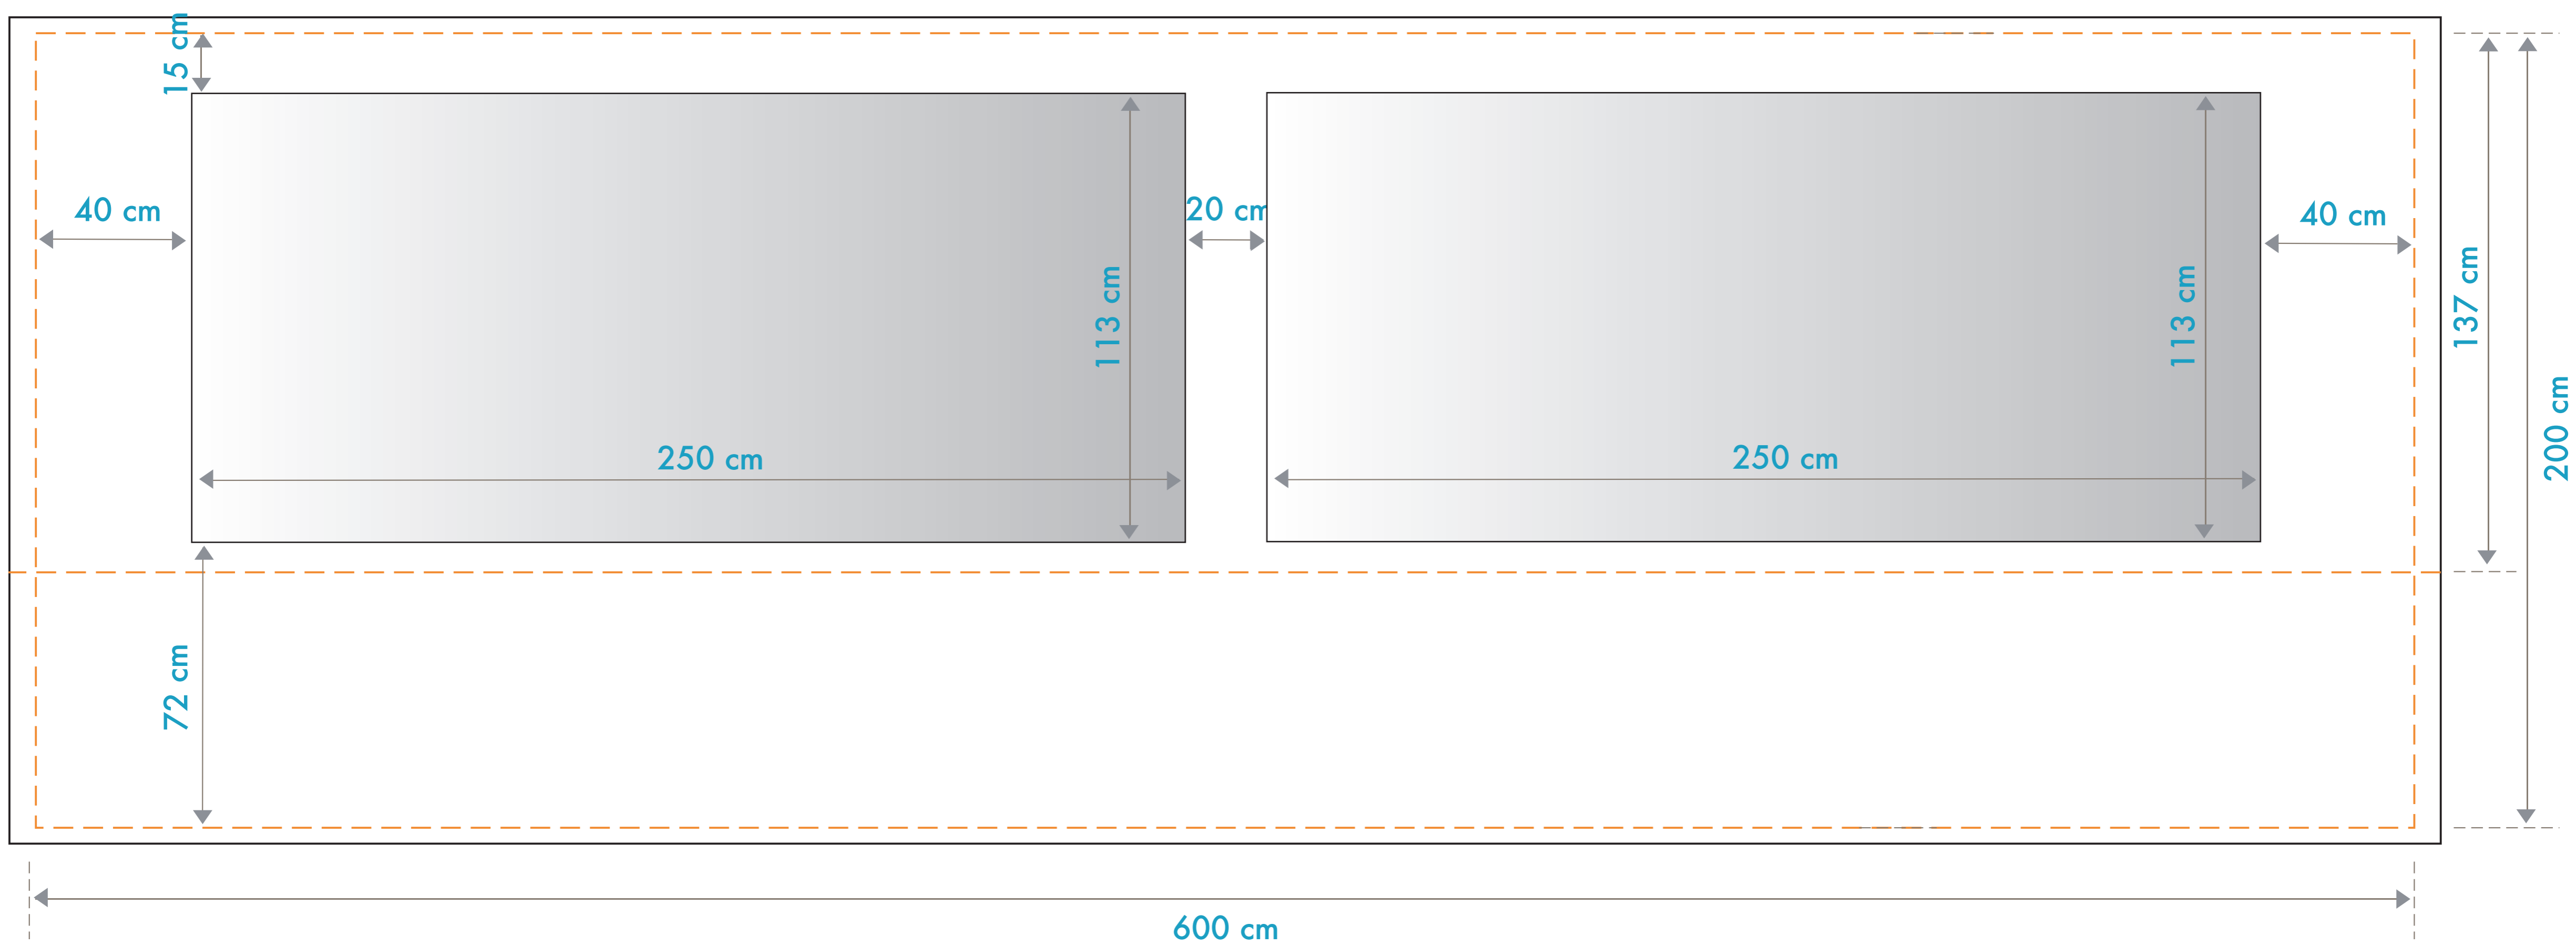

isyTENT 4.1

window for side wall 6 m

Graphic Dimensions

Template 1:1