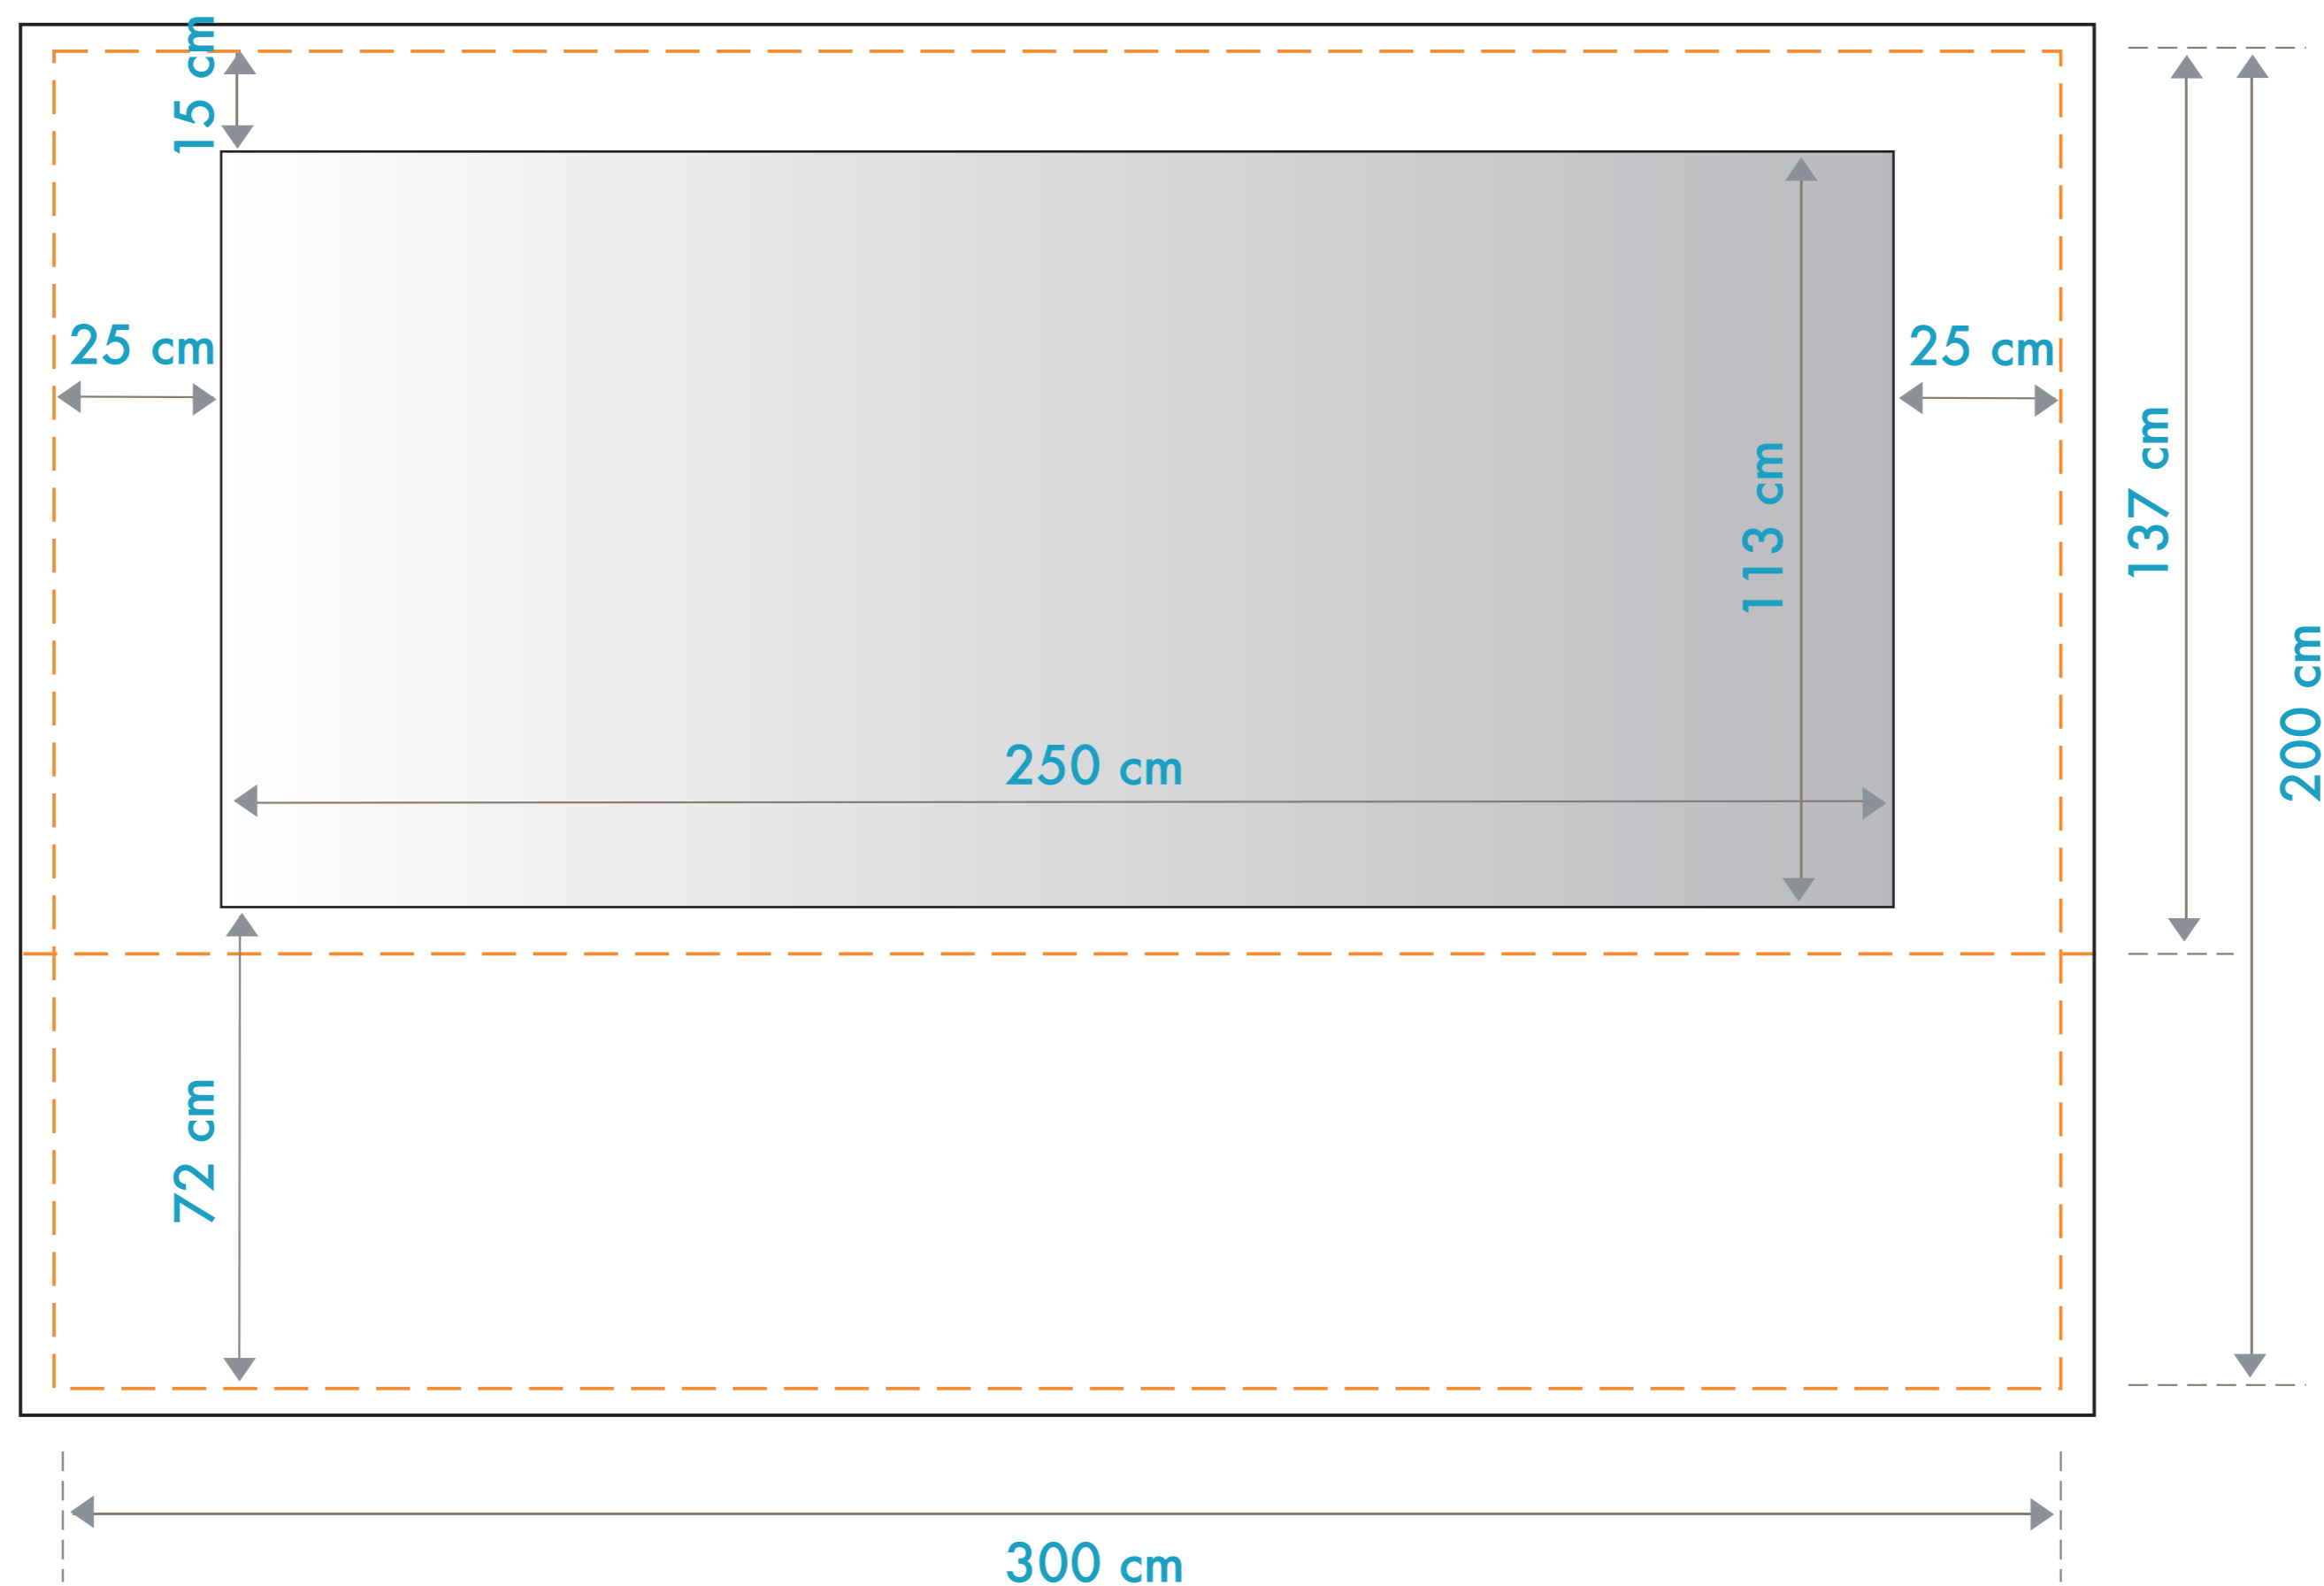

isyTENT 4.1

window for side wall 3 m
inwards

Graphic Dimensions

Template 1:1

 print area
 stitching