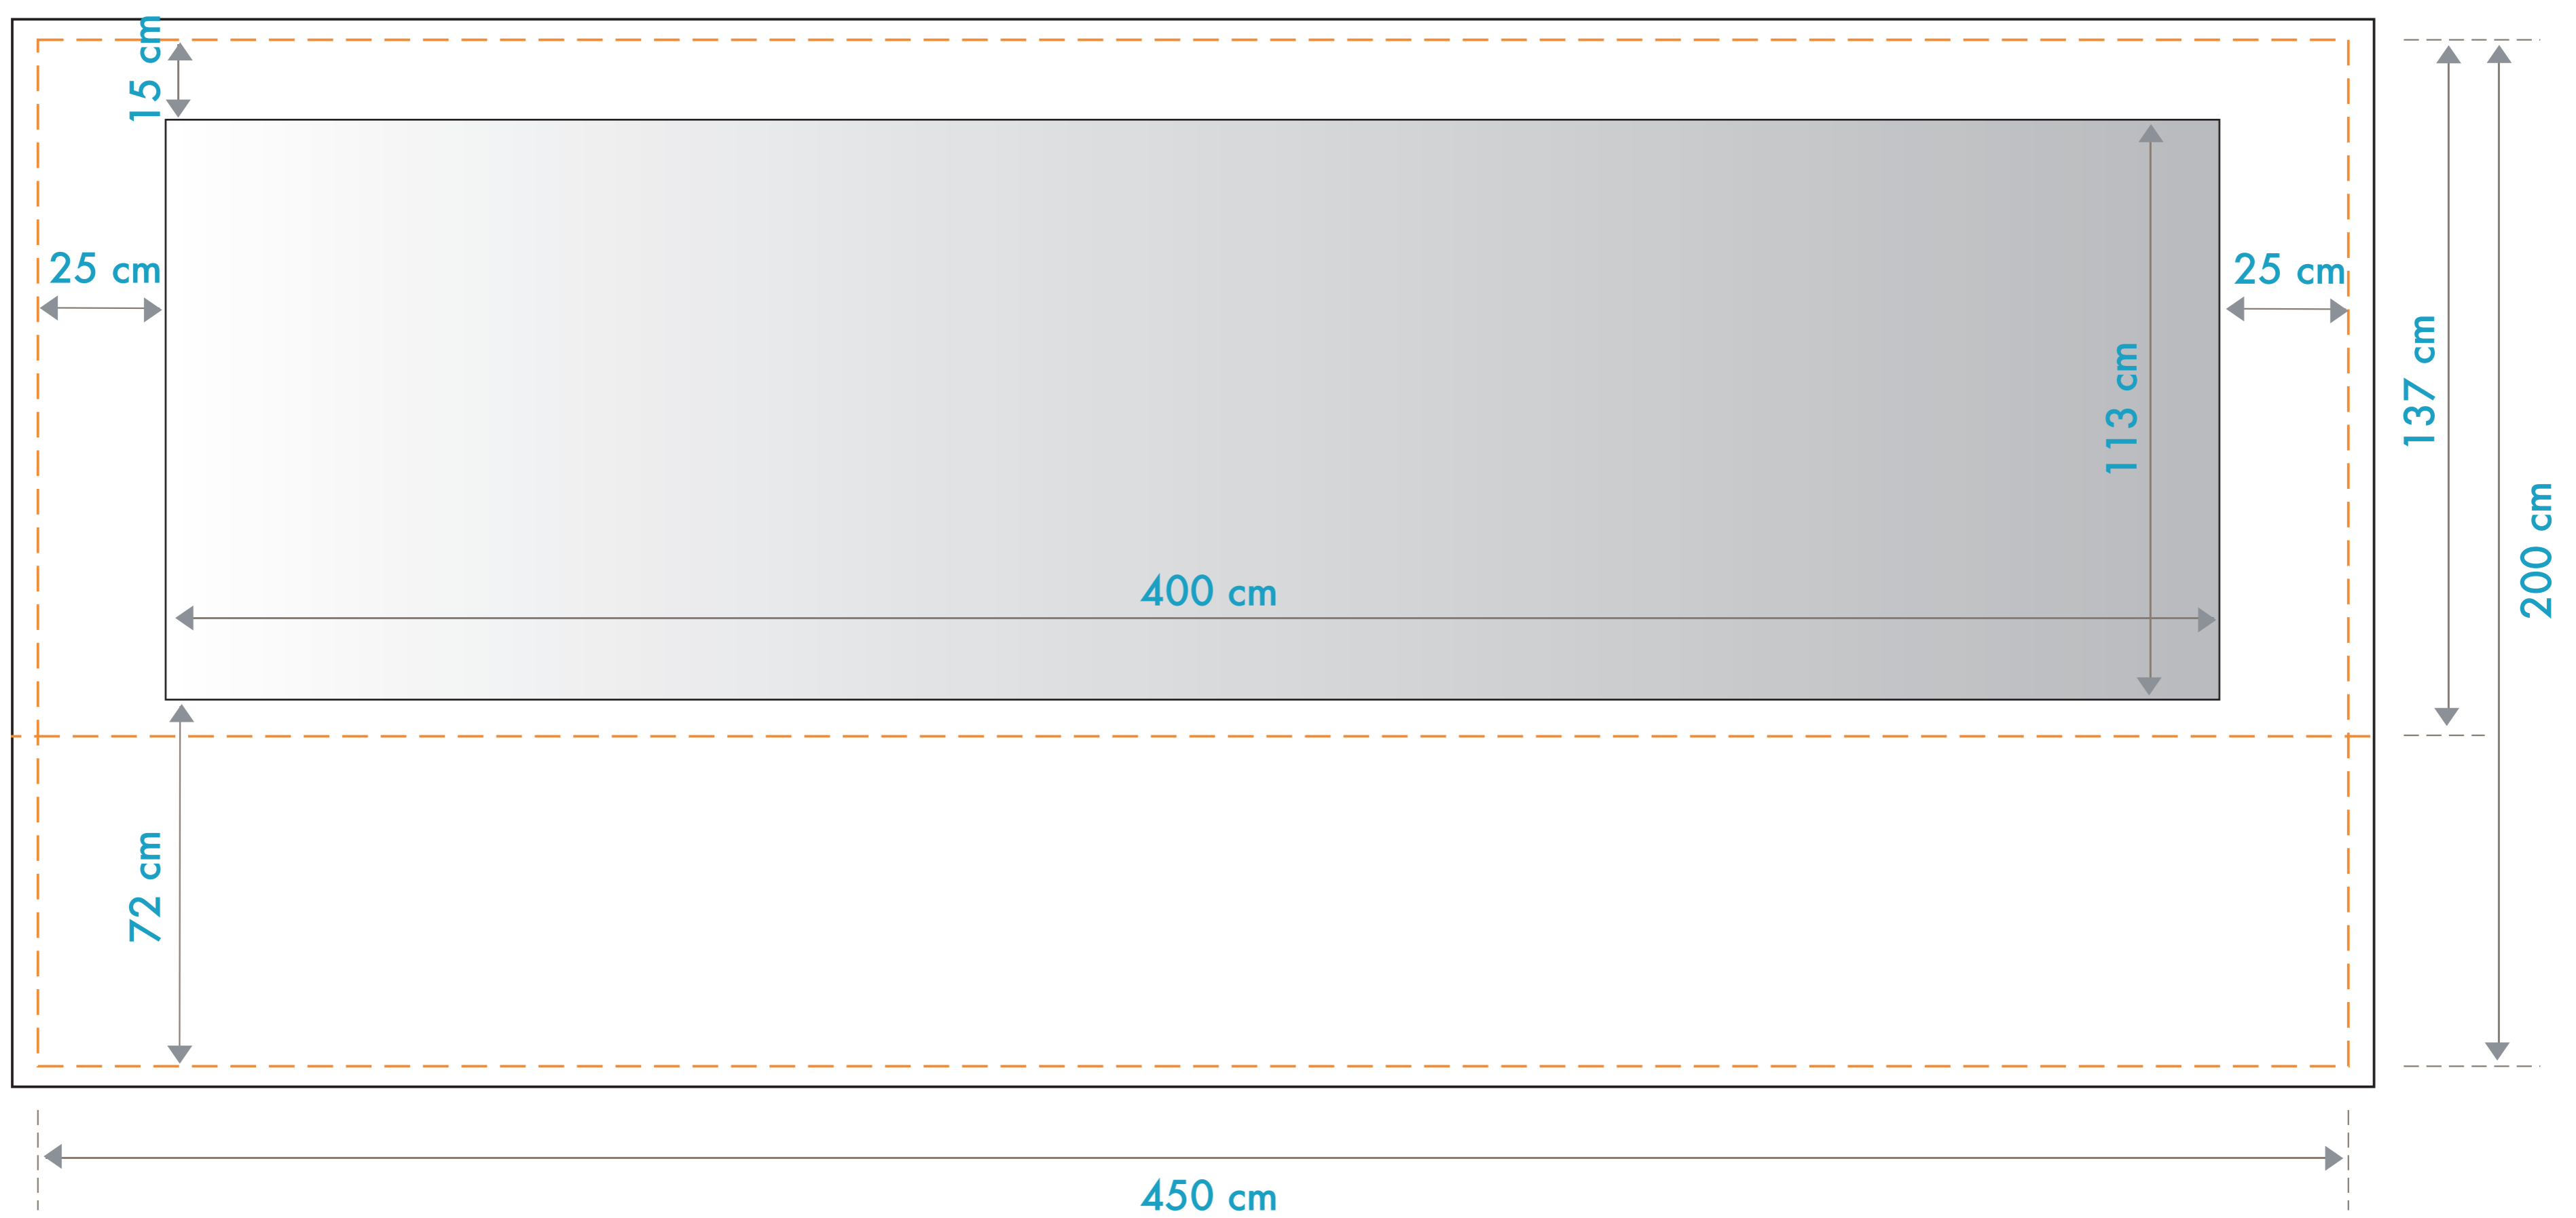

isyTENT 4.1

window for side wall 4.5 m

Graphic Dimensions

Template 1:1

 print area
 stitching