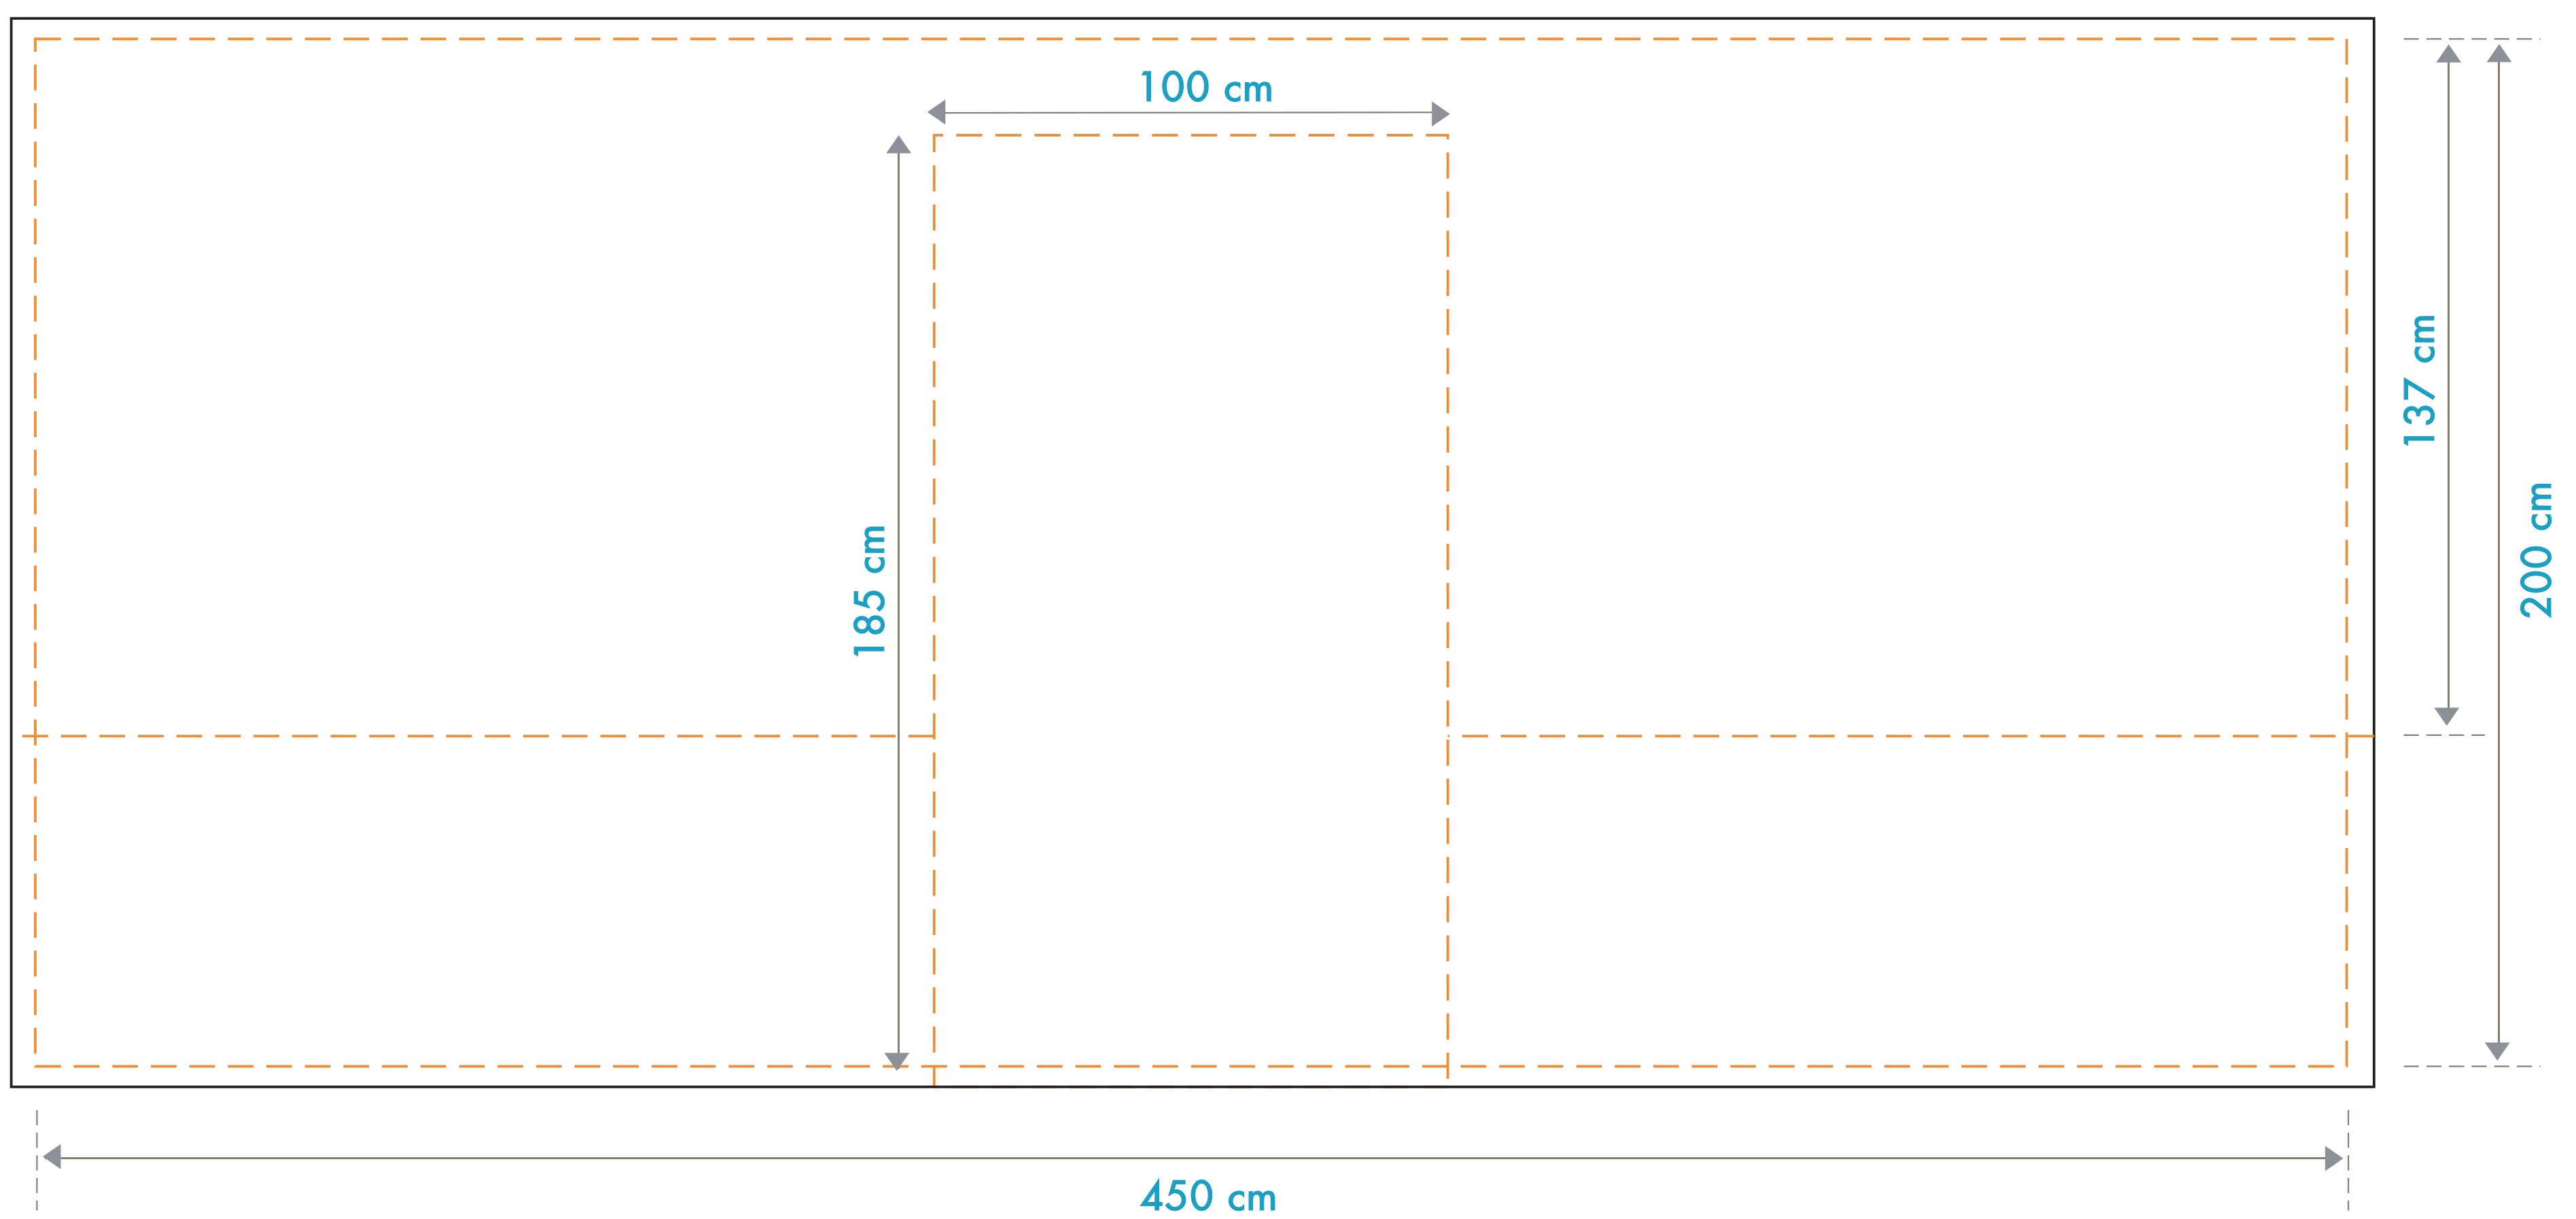

isyTENT 4.1

door for side wall 4.5 m

Graphic Dimensions

Template 1:1

 print area
 stitching