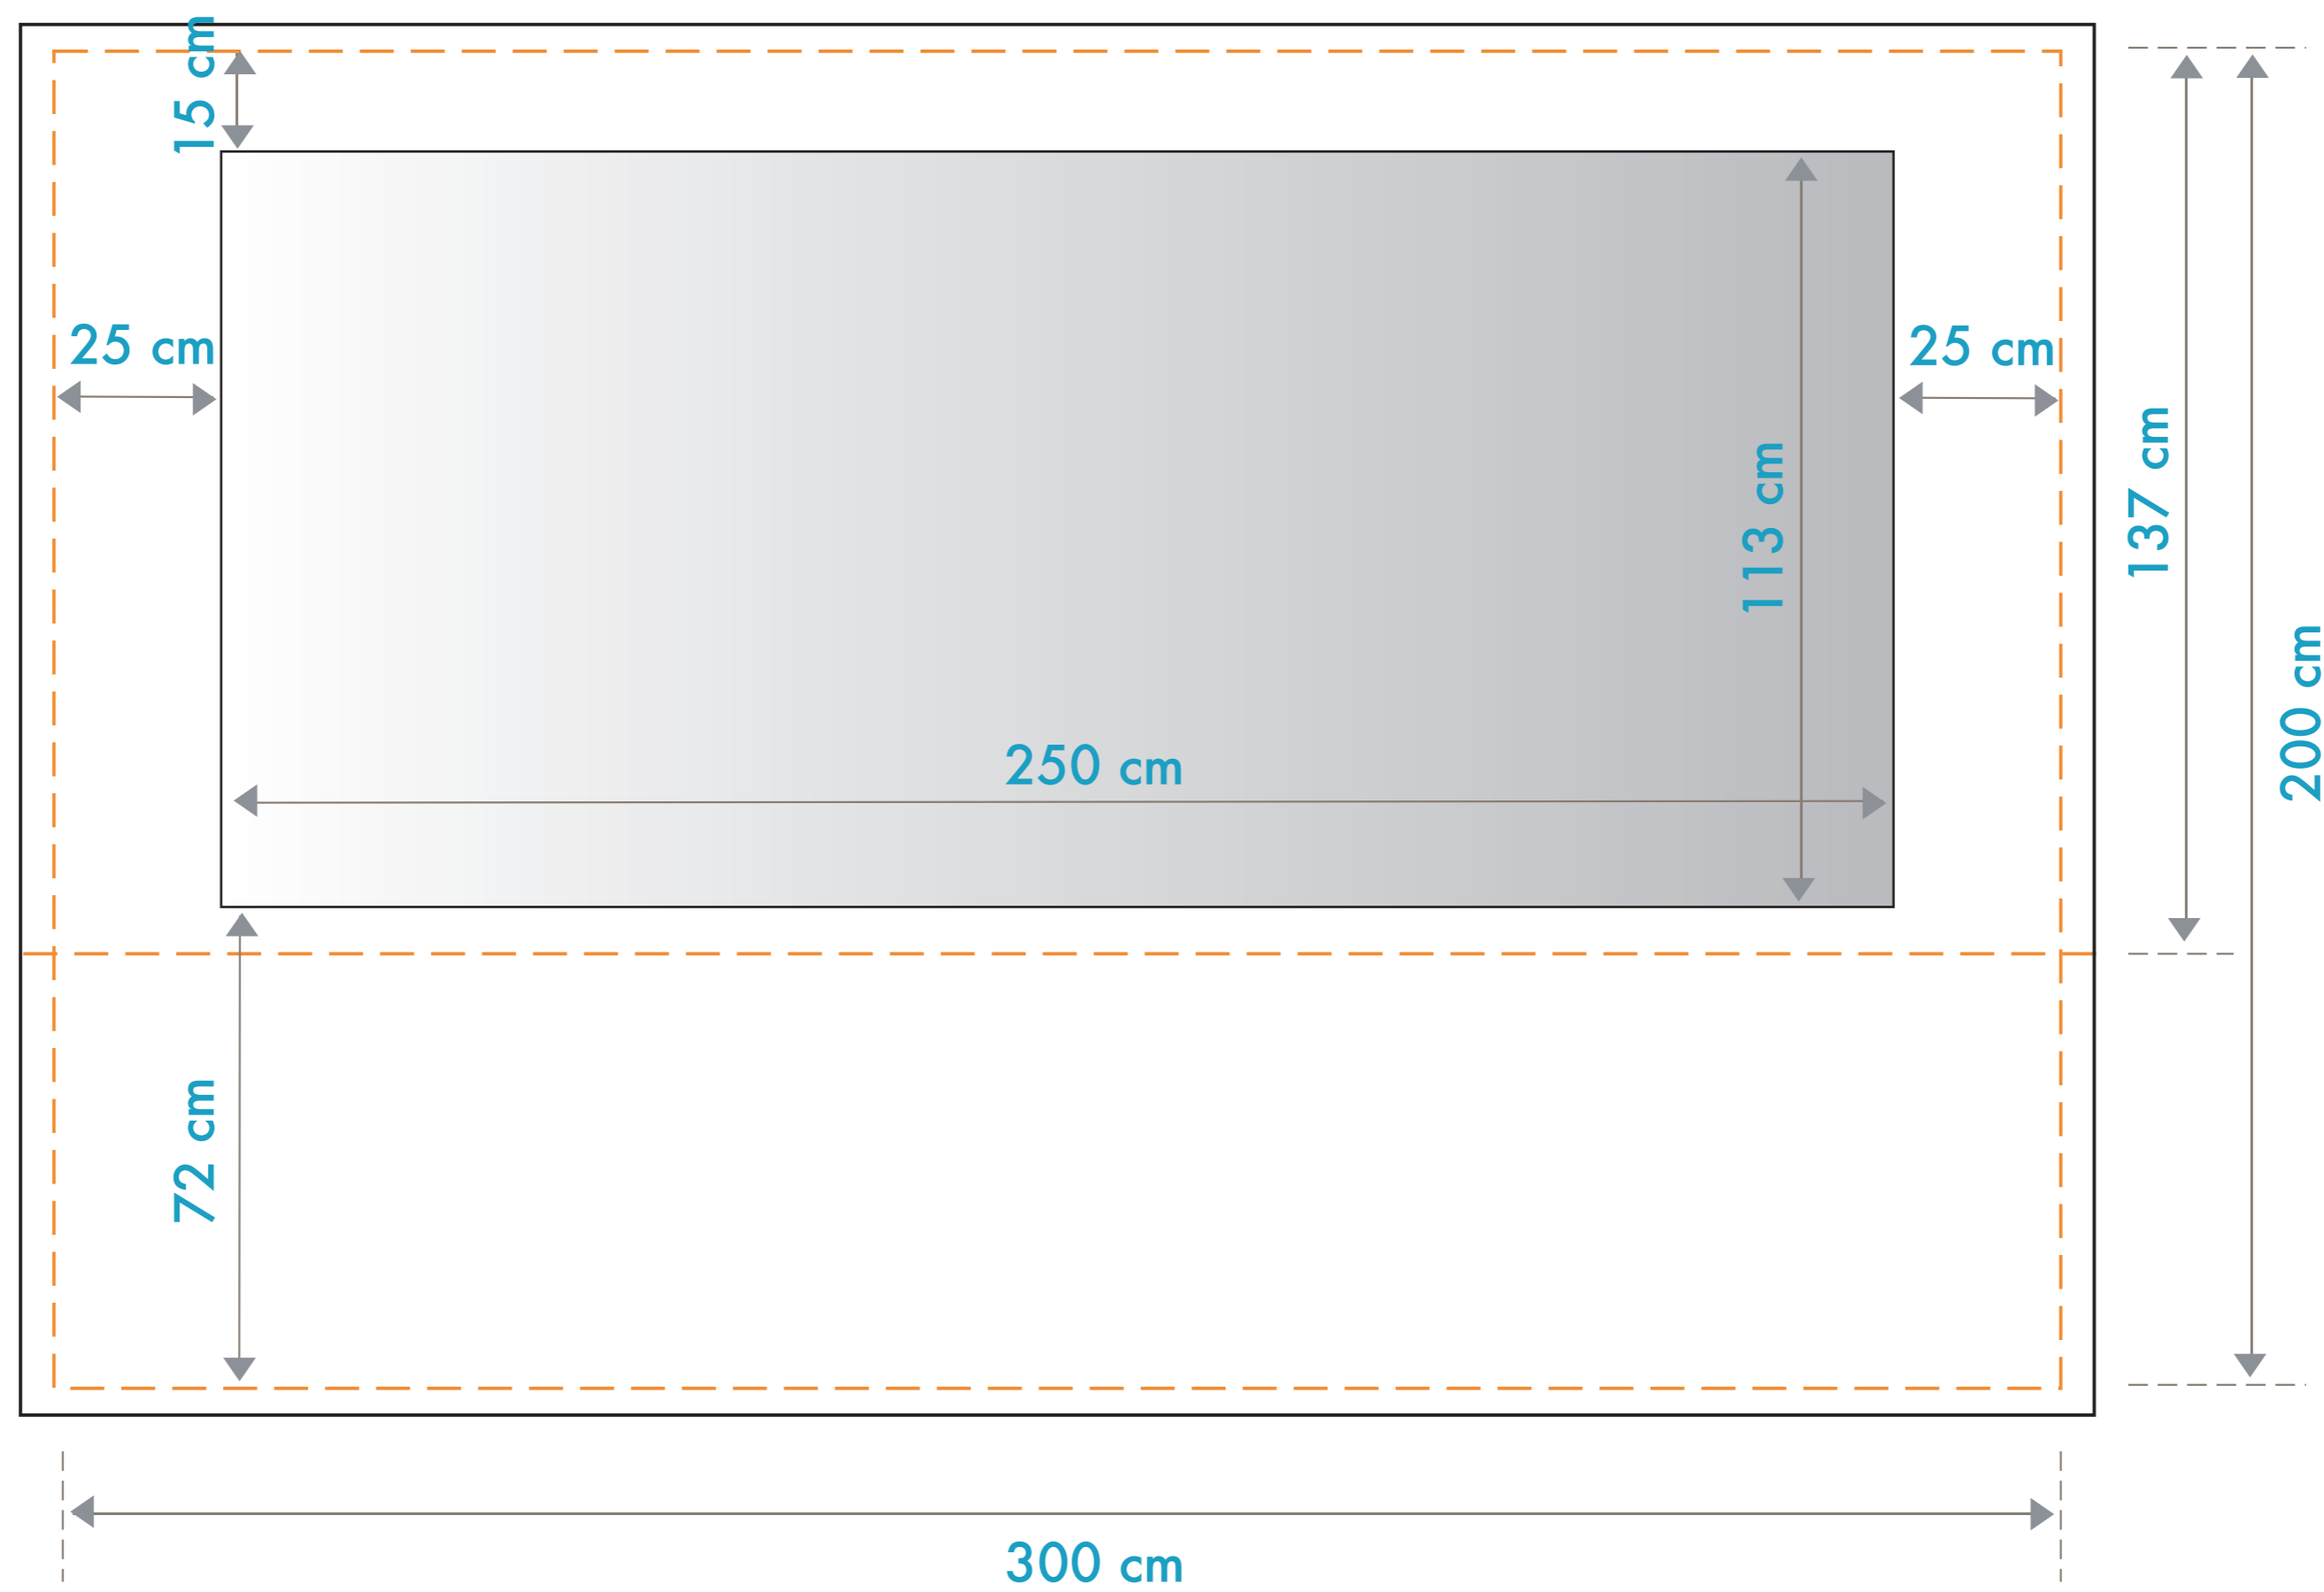

isyTENT 4.1

window for side wall 3 m

Graphic Dimensions

Template 1:1

 print area
 stitching