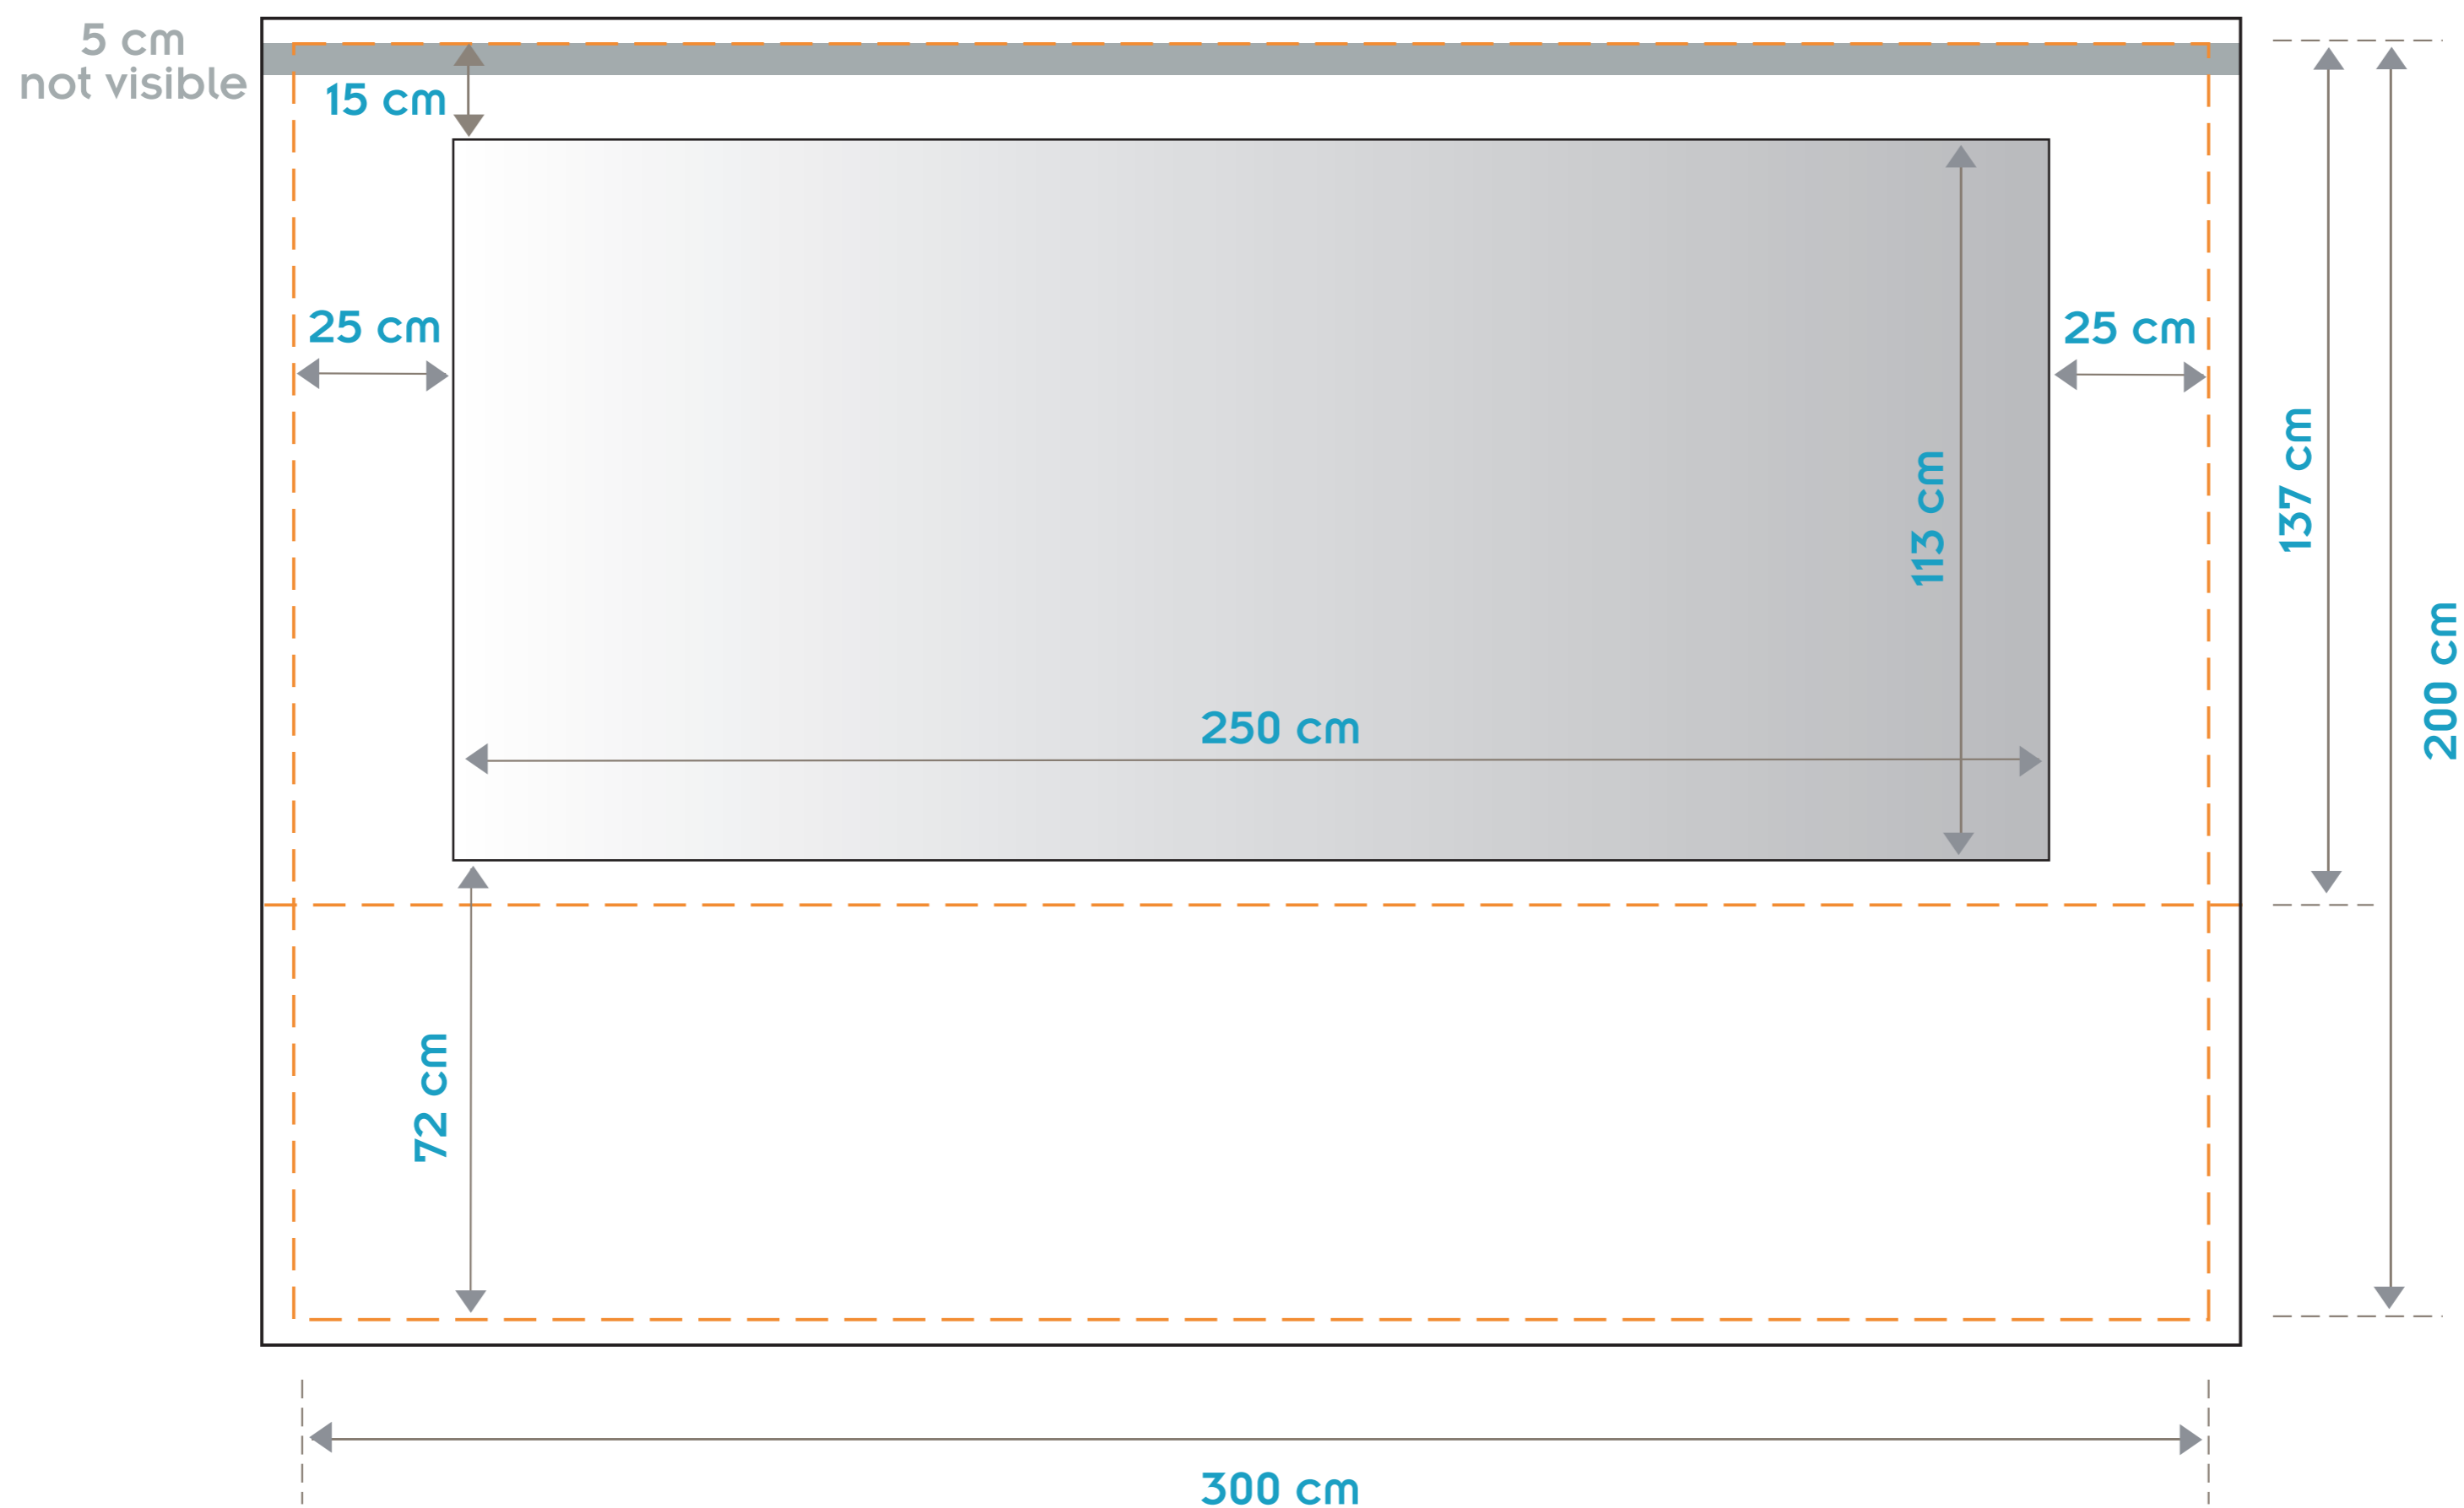

isyTENT 4.1

window for side wall 3 m
 outwards

Graphic Dimensions

Template 1:1

 print area
 stitching