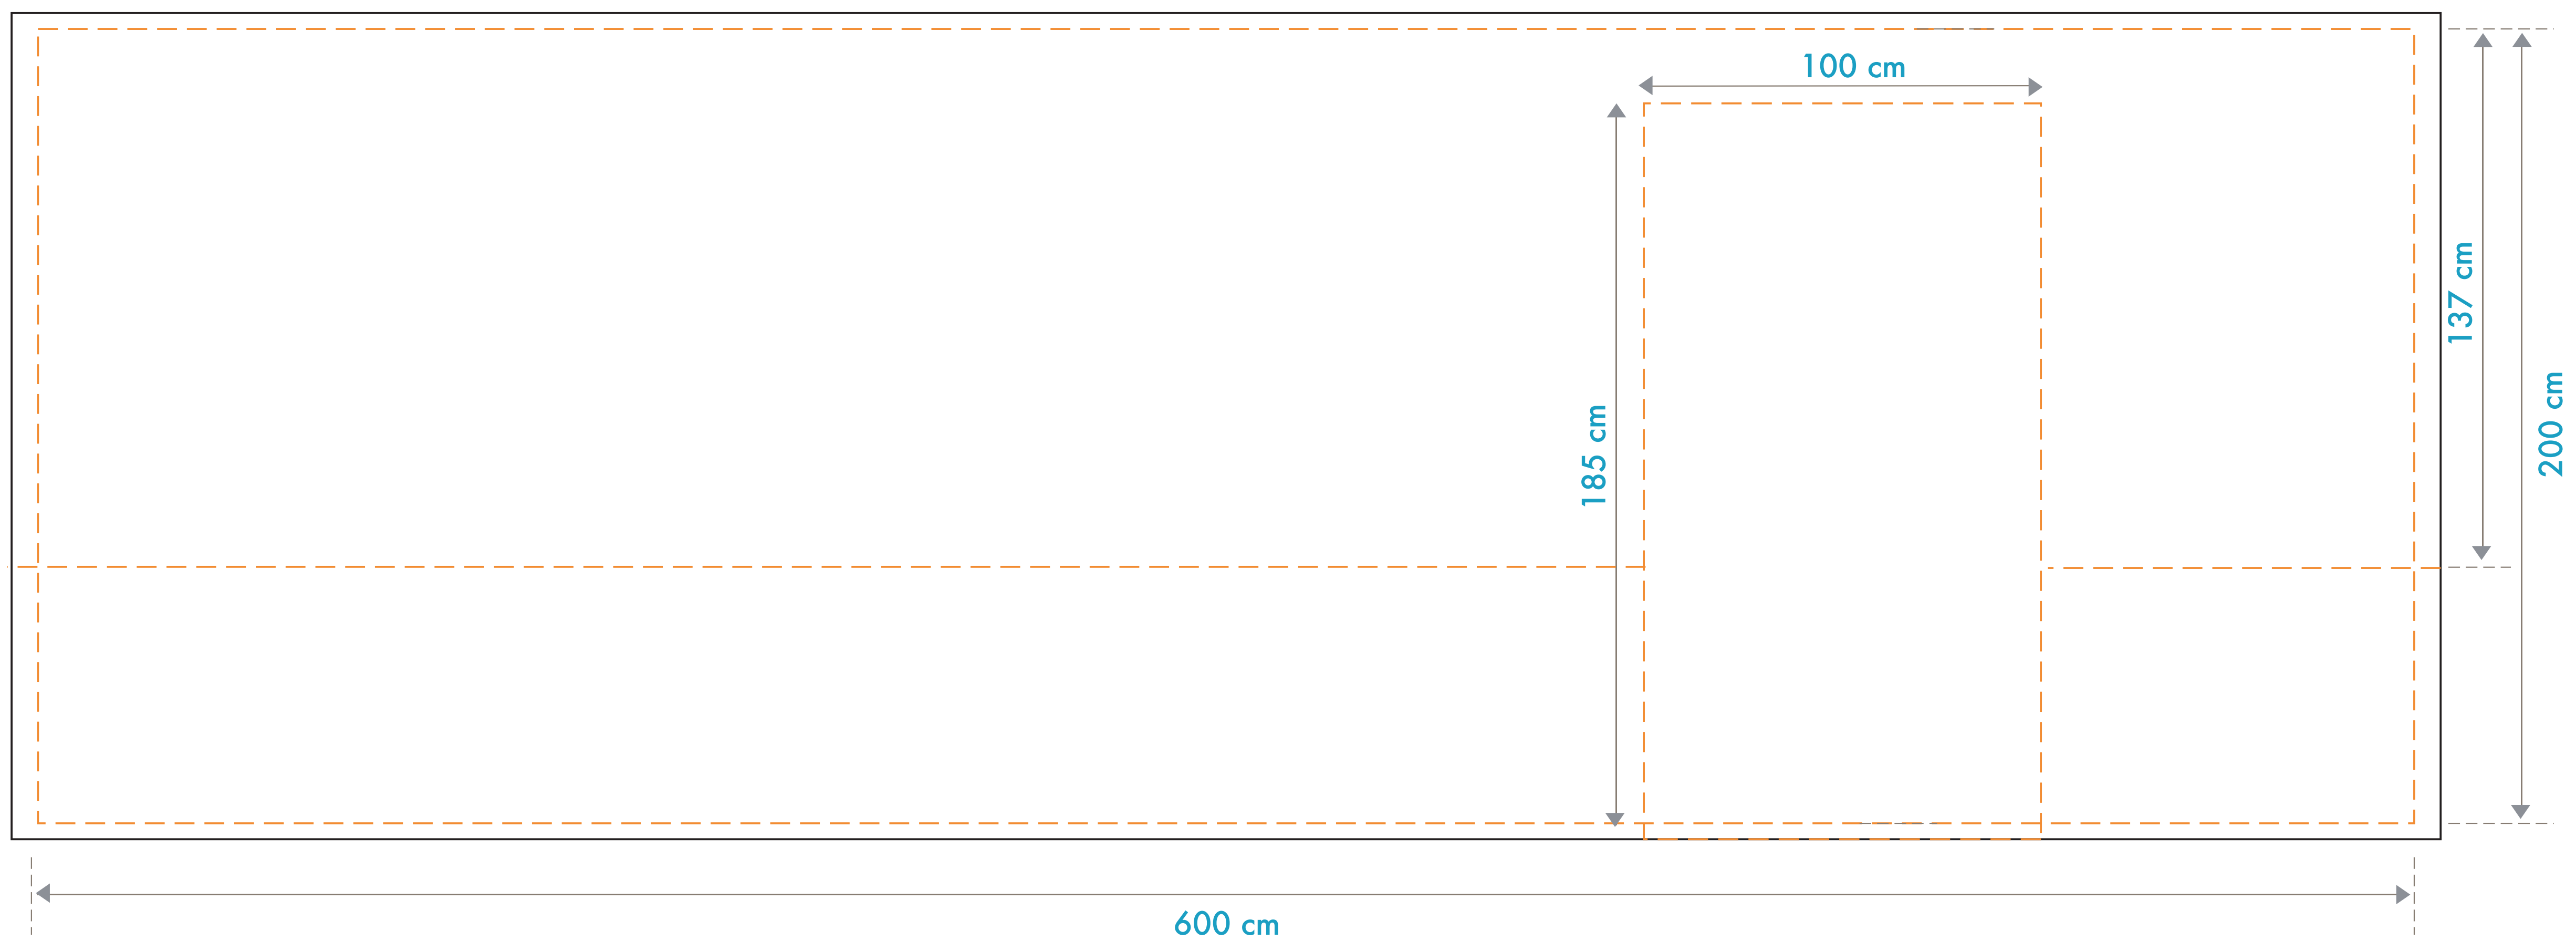

isyTENT 4.1

door for side wall 4.5 m

Graphic Dimensions

Template 1:1

 print area
 stitching