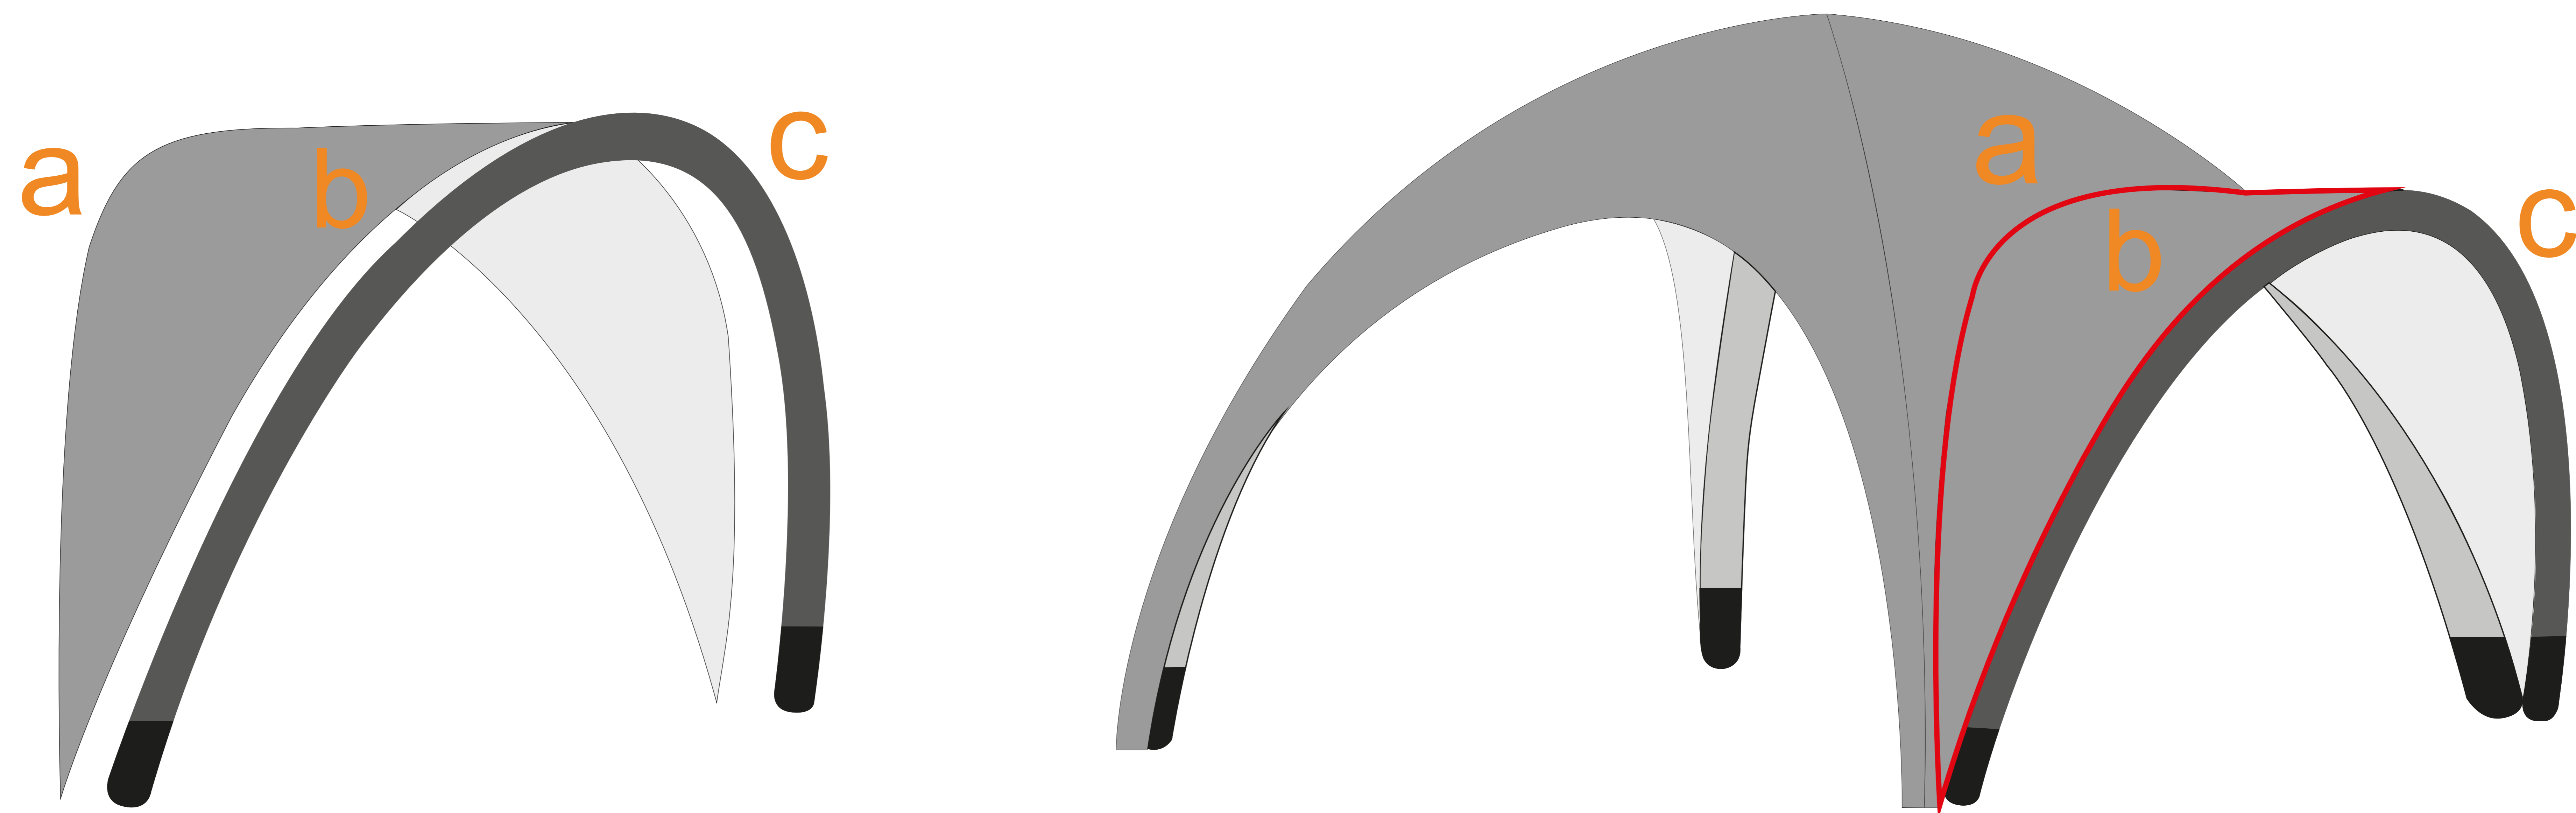

isyAIR TENT 4x4
400cm x 400cm

Maßstab 1:10

- = Bleed Area
- = Visible Area
- = Visible Area
- = Seam
- = Leather Circles
- = Black Protective Farbric
- = Poetry