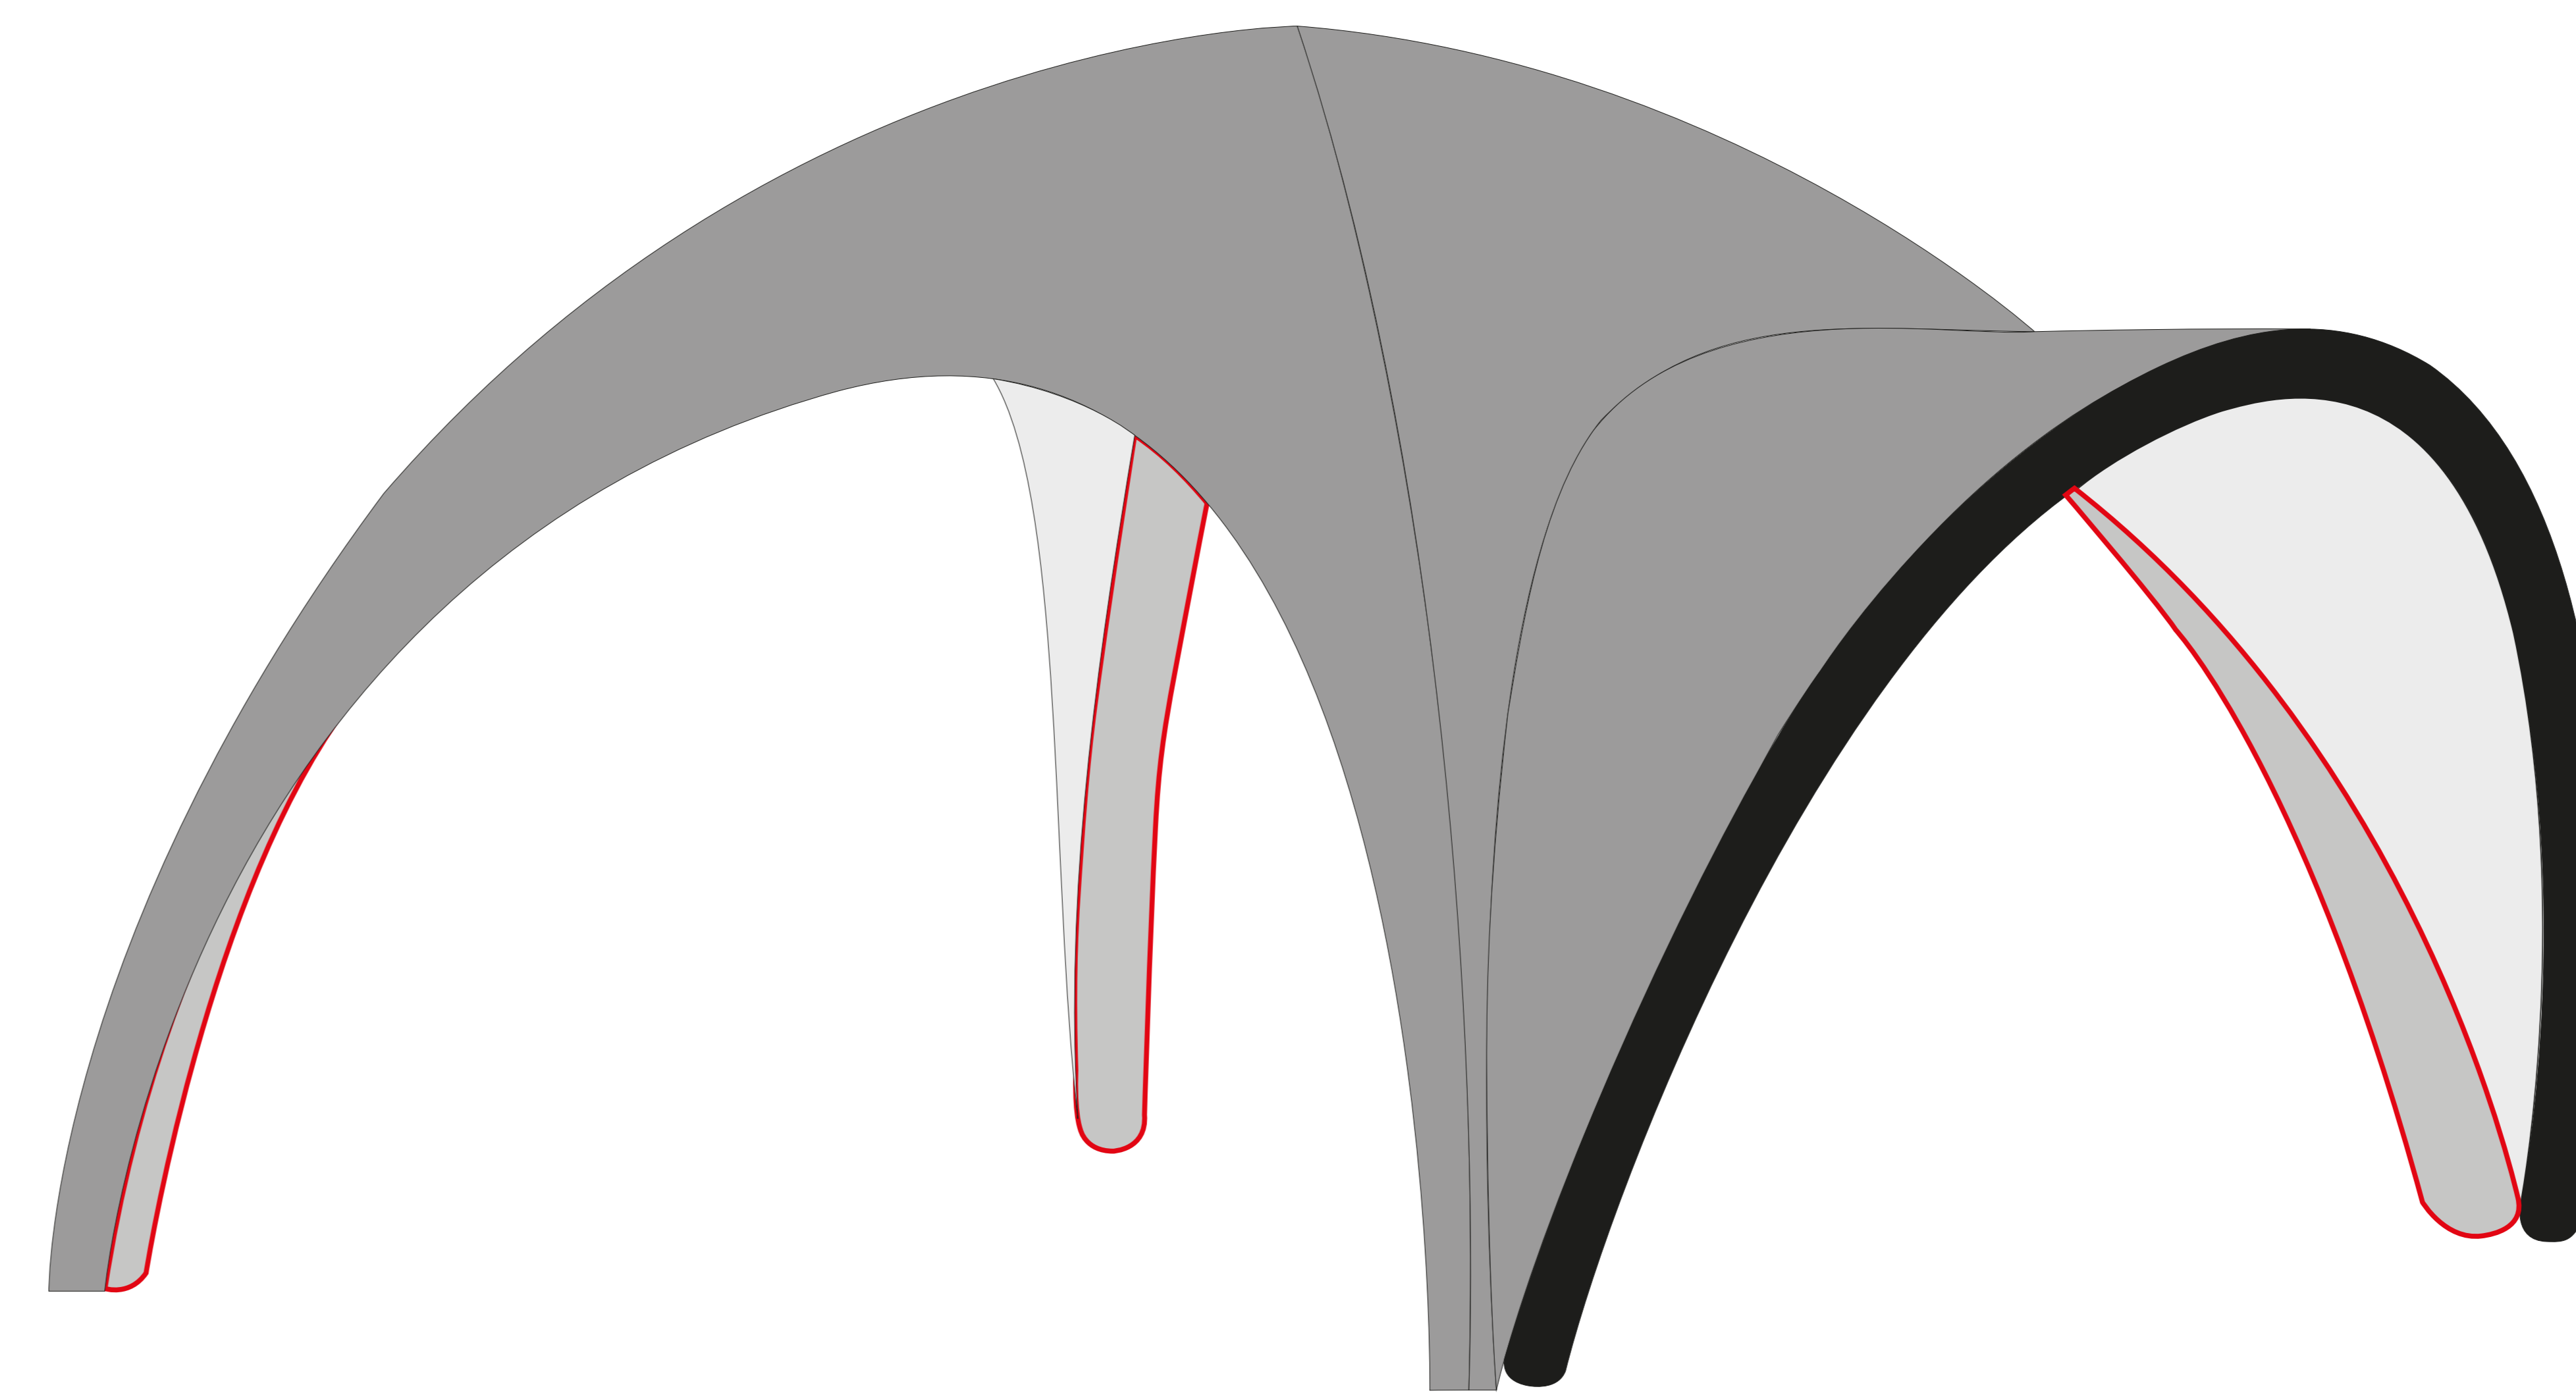

isyAIR TENT 4x4
400cm x 400cm

Maßstab 1:10

x4

- = Bleed Area
- = Visible Area
- = Visible Area
- = Seam
- = Leather Circles
- = Black Protective Farbric
- = Poetry