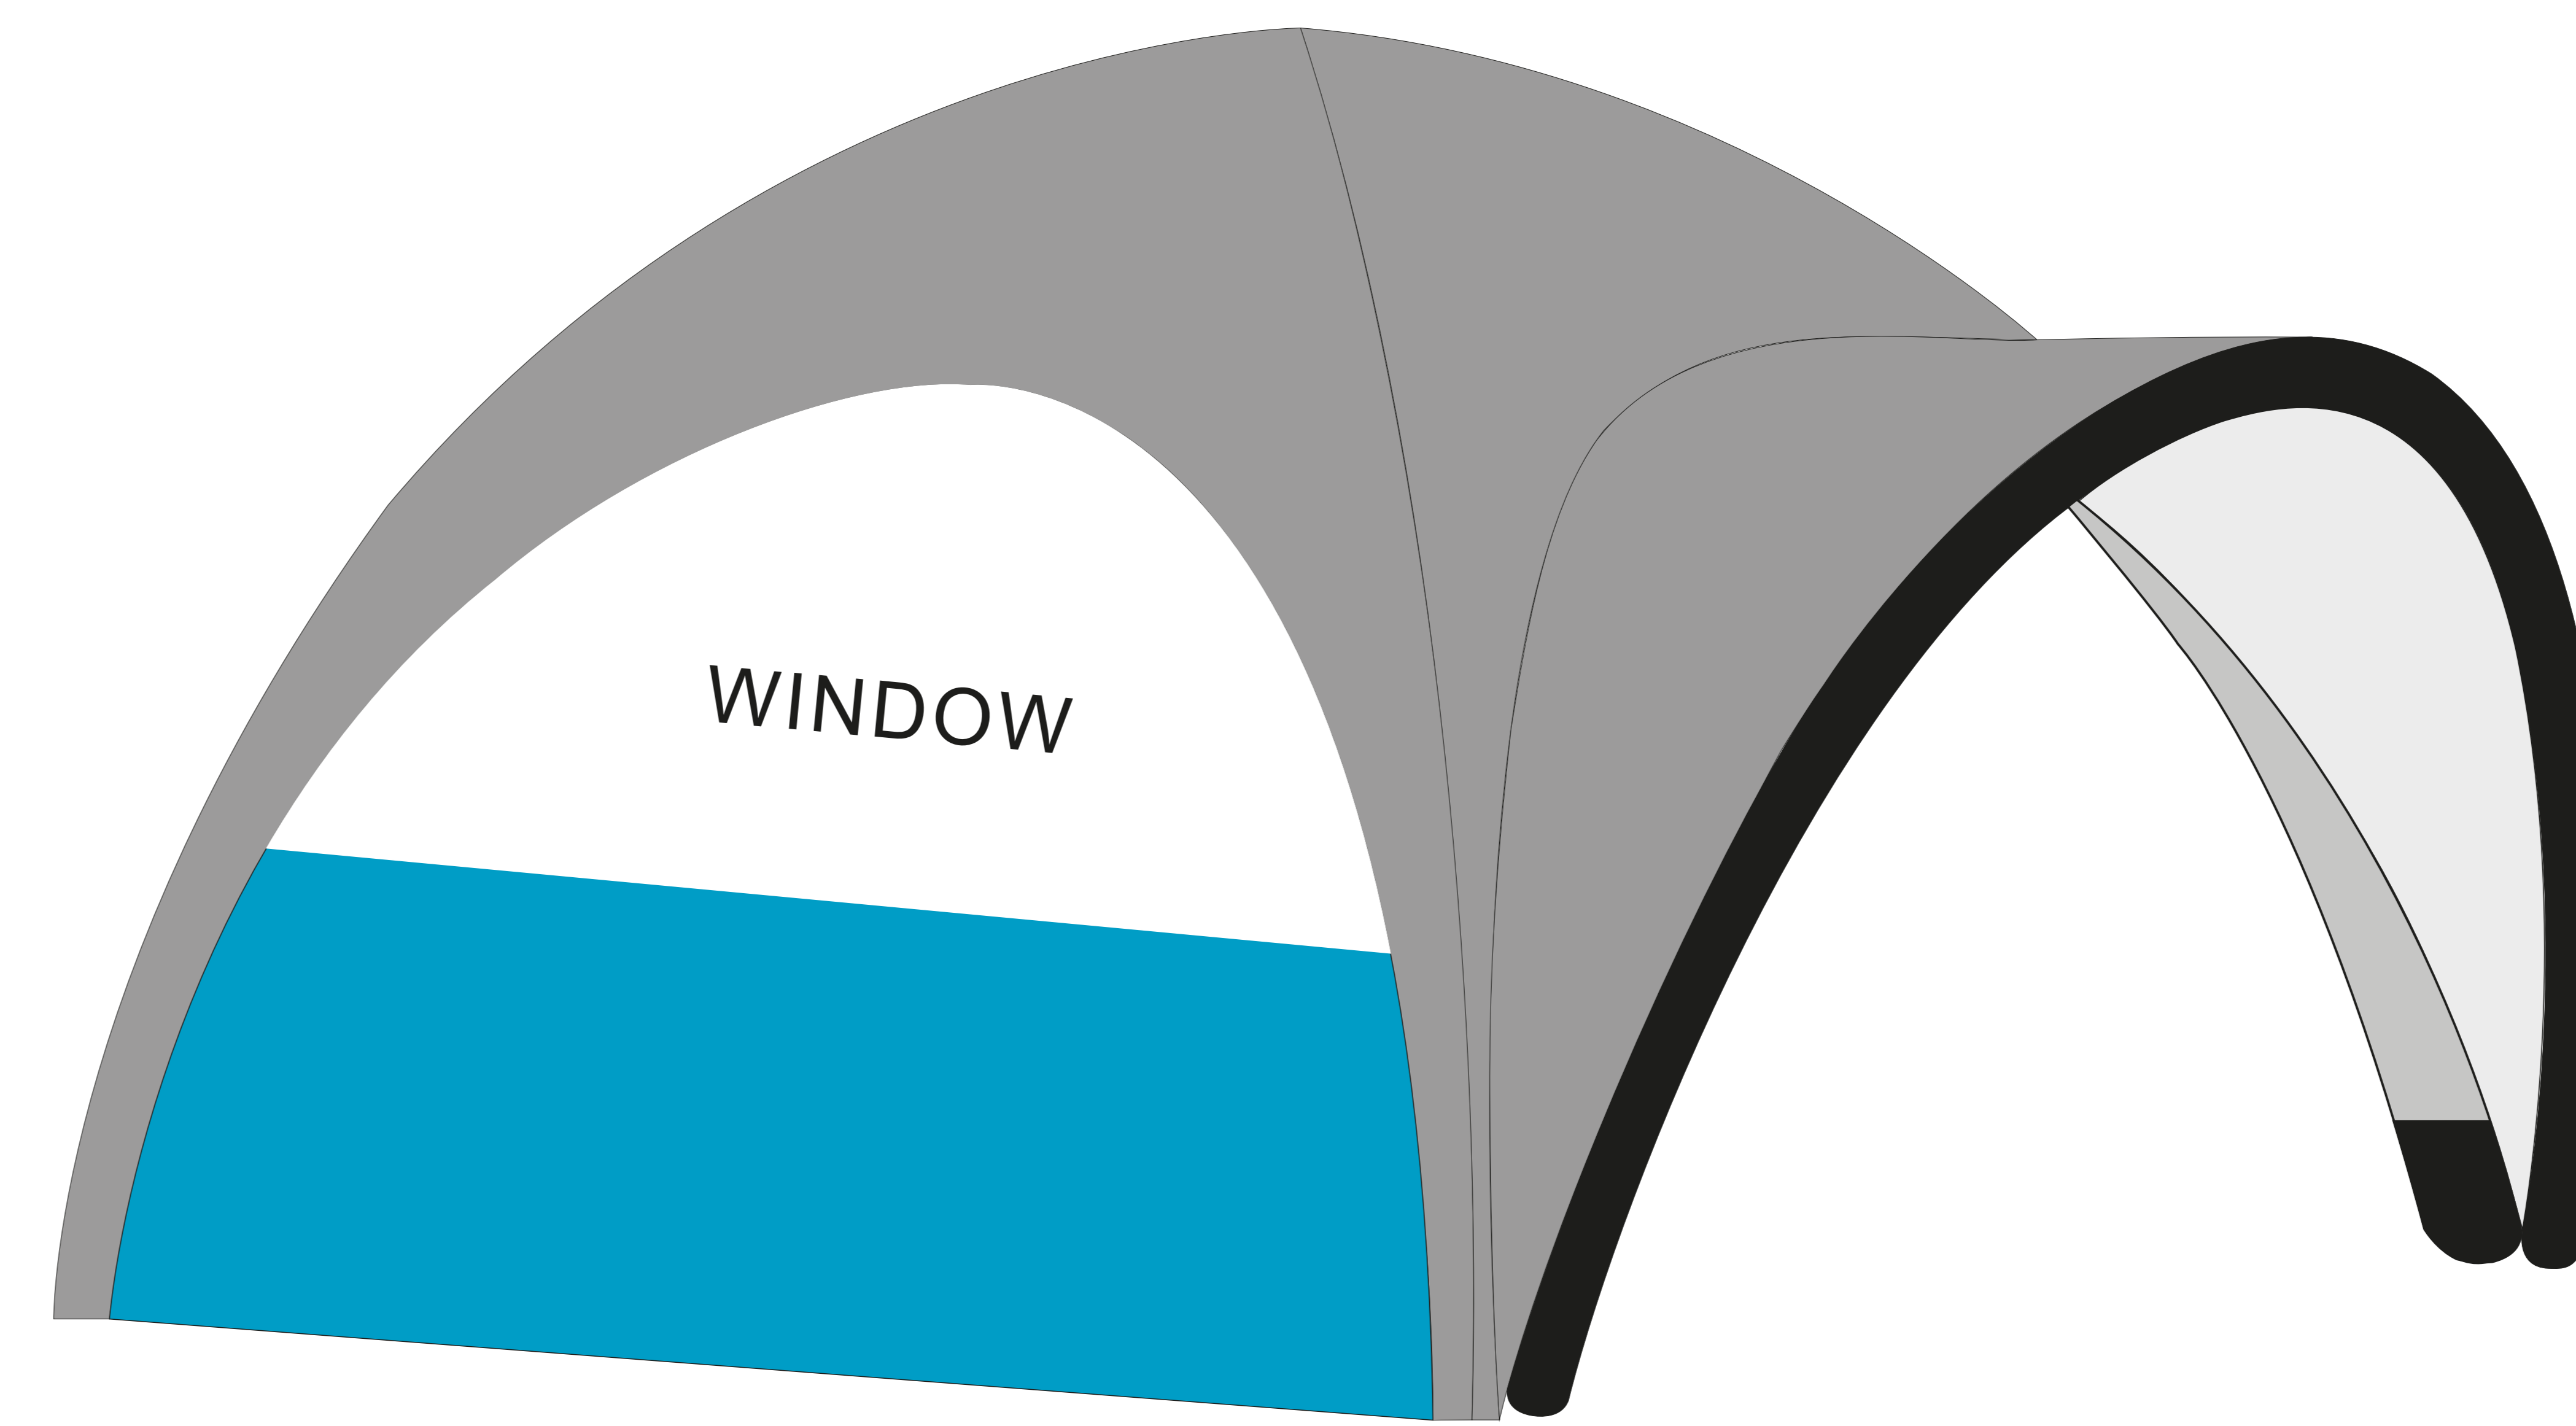

isyAIR TENT 4x4
400cm x 400cm

Maßstab 1:10

- = Bleed Area
- = Visible Area
- = Visible Area
- = Seam
- = Leather Circles
- = Black Protective Farbric
- = Poetry