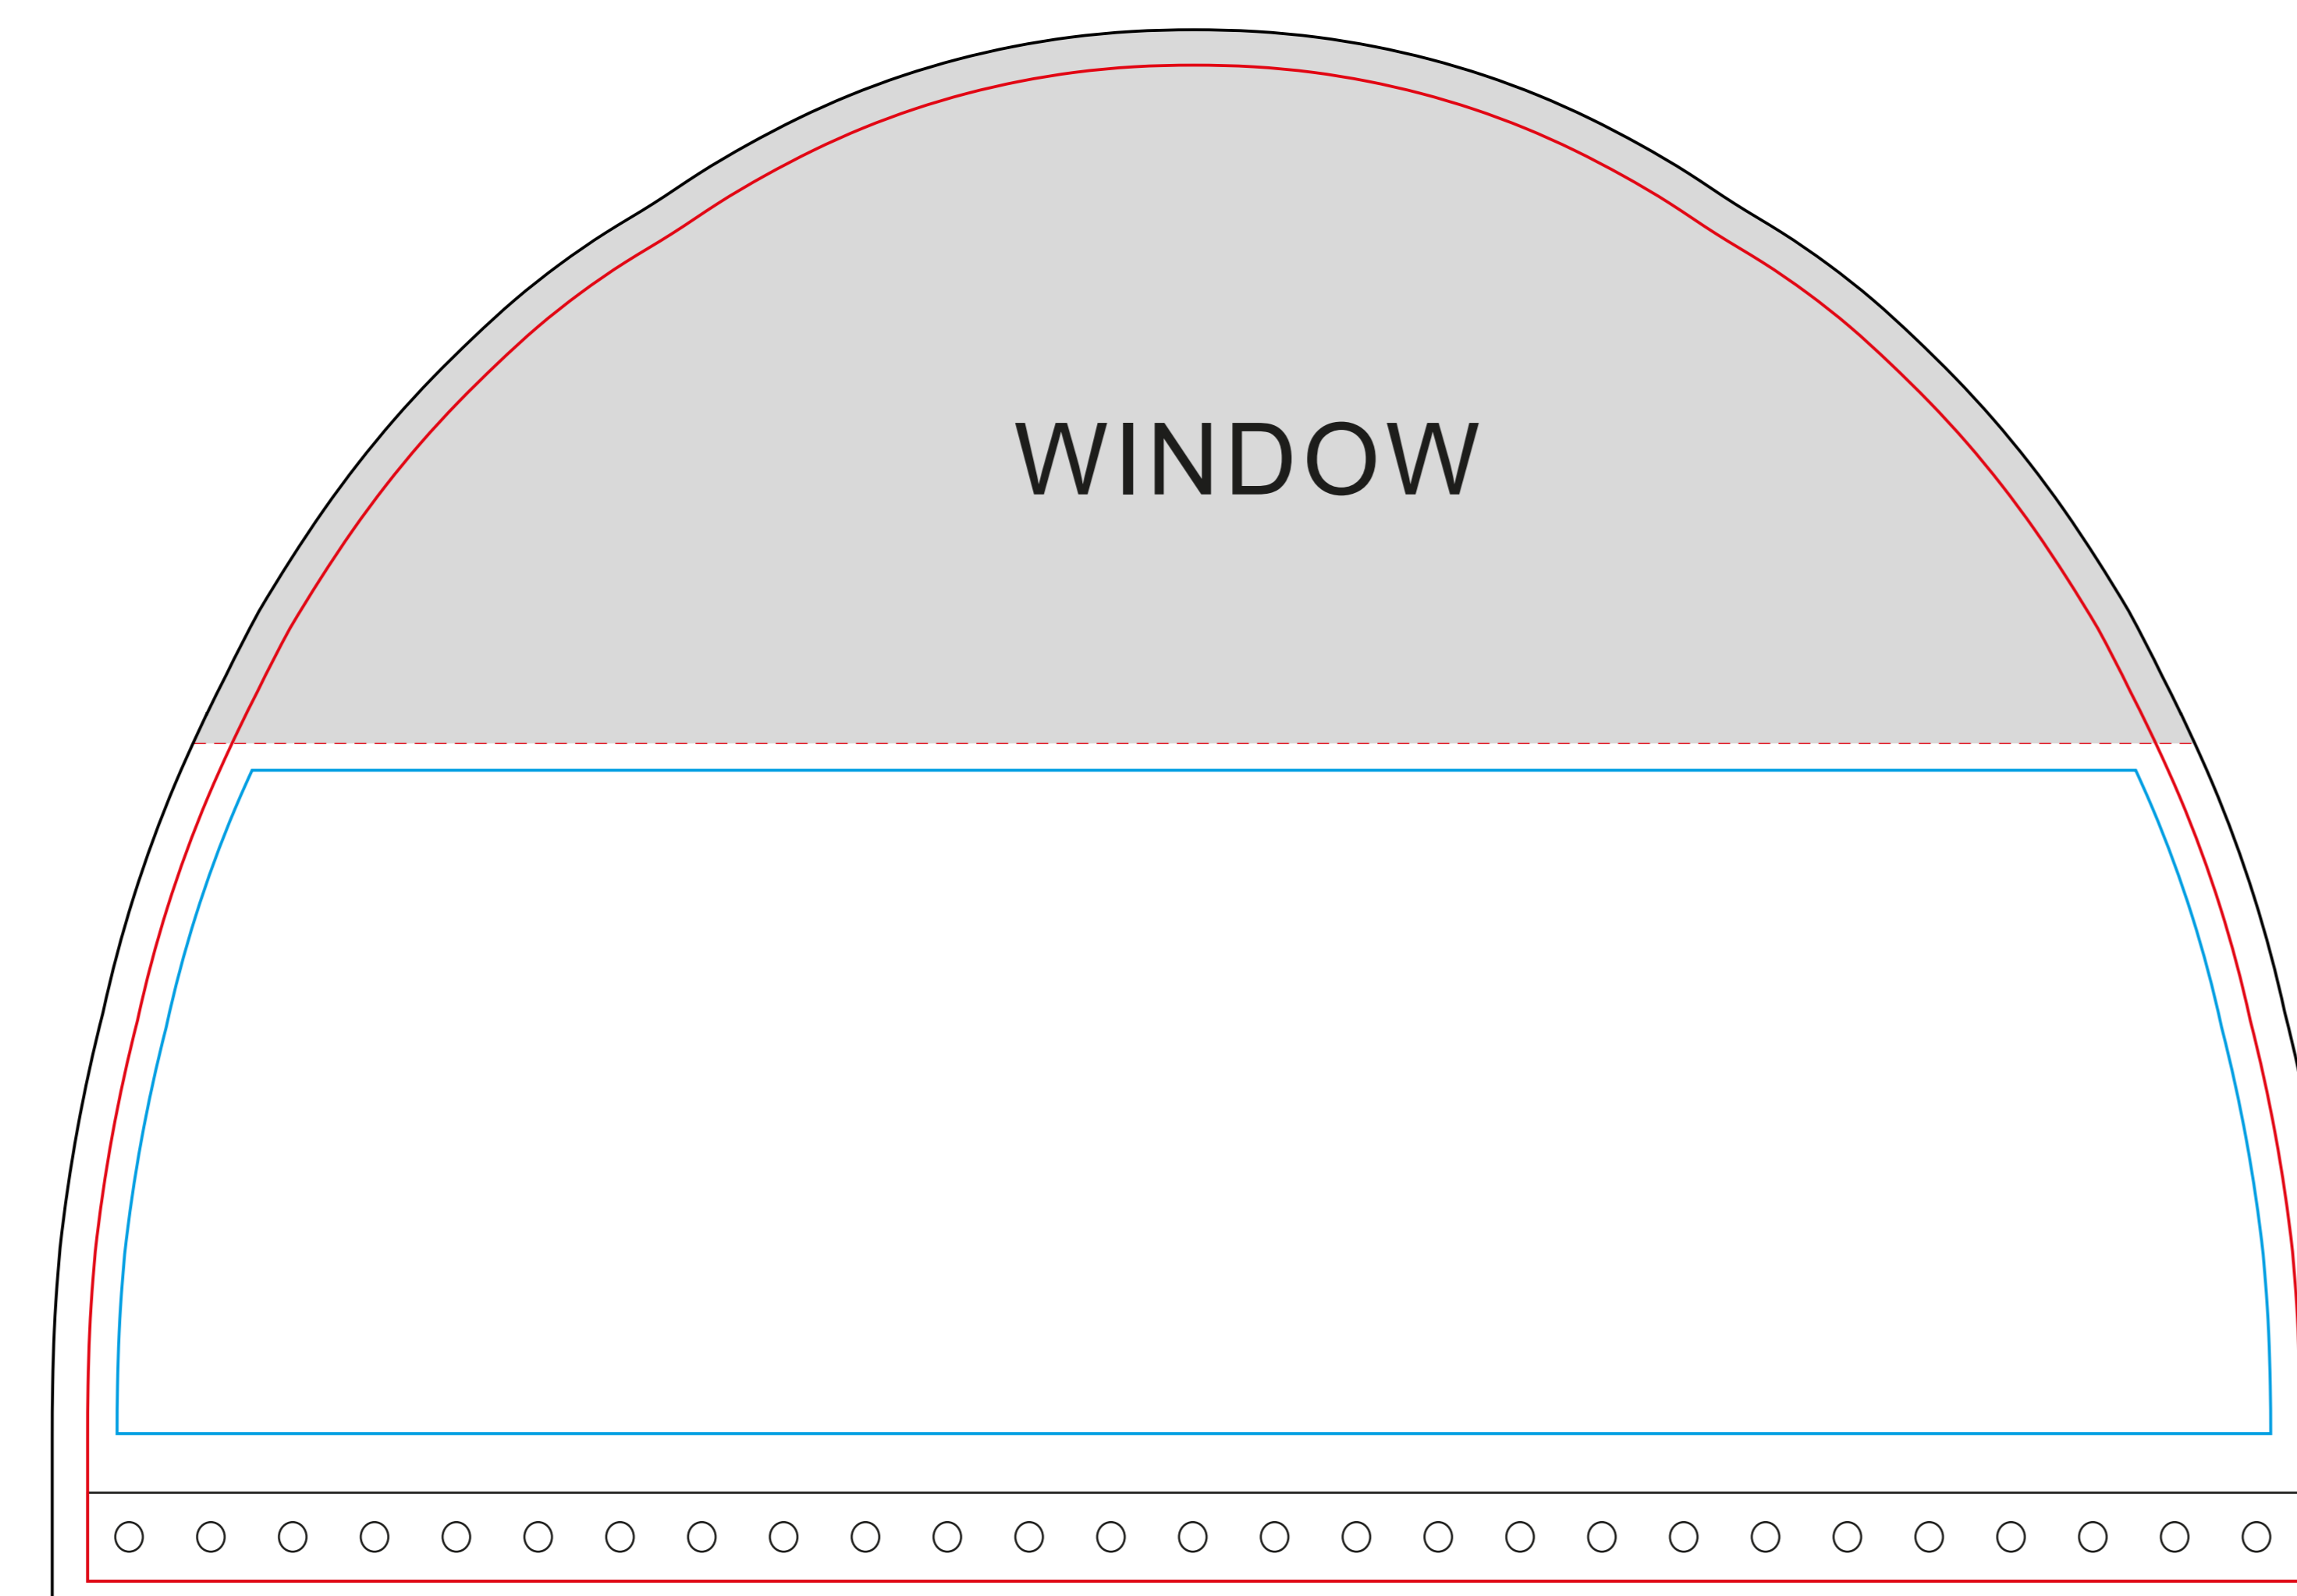

isyAIR TENT 4x4
400cm x 400cm

Maßstab 1:10

- = Bleed Area
- = Visible Area
- = Visible Area
- = Seam
- = Leather Circles
- = Black Protective Farbric
- = Poetry