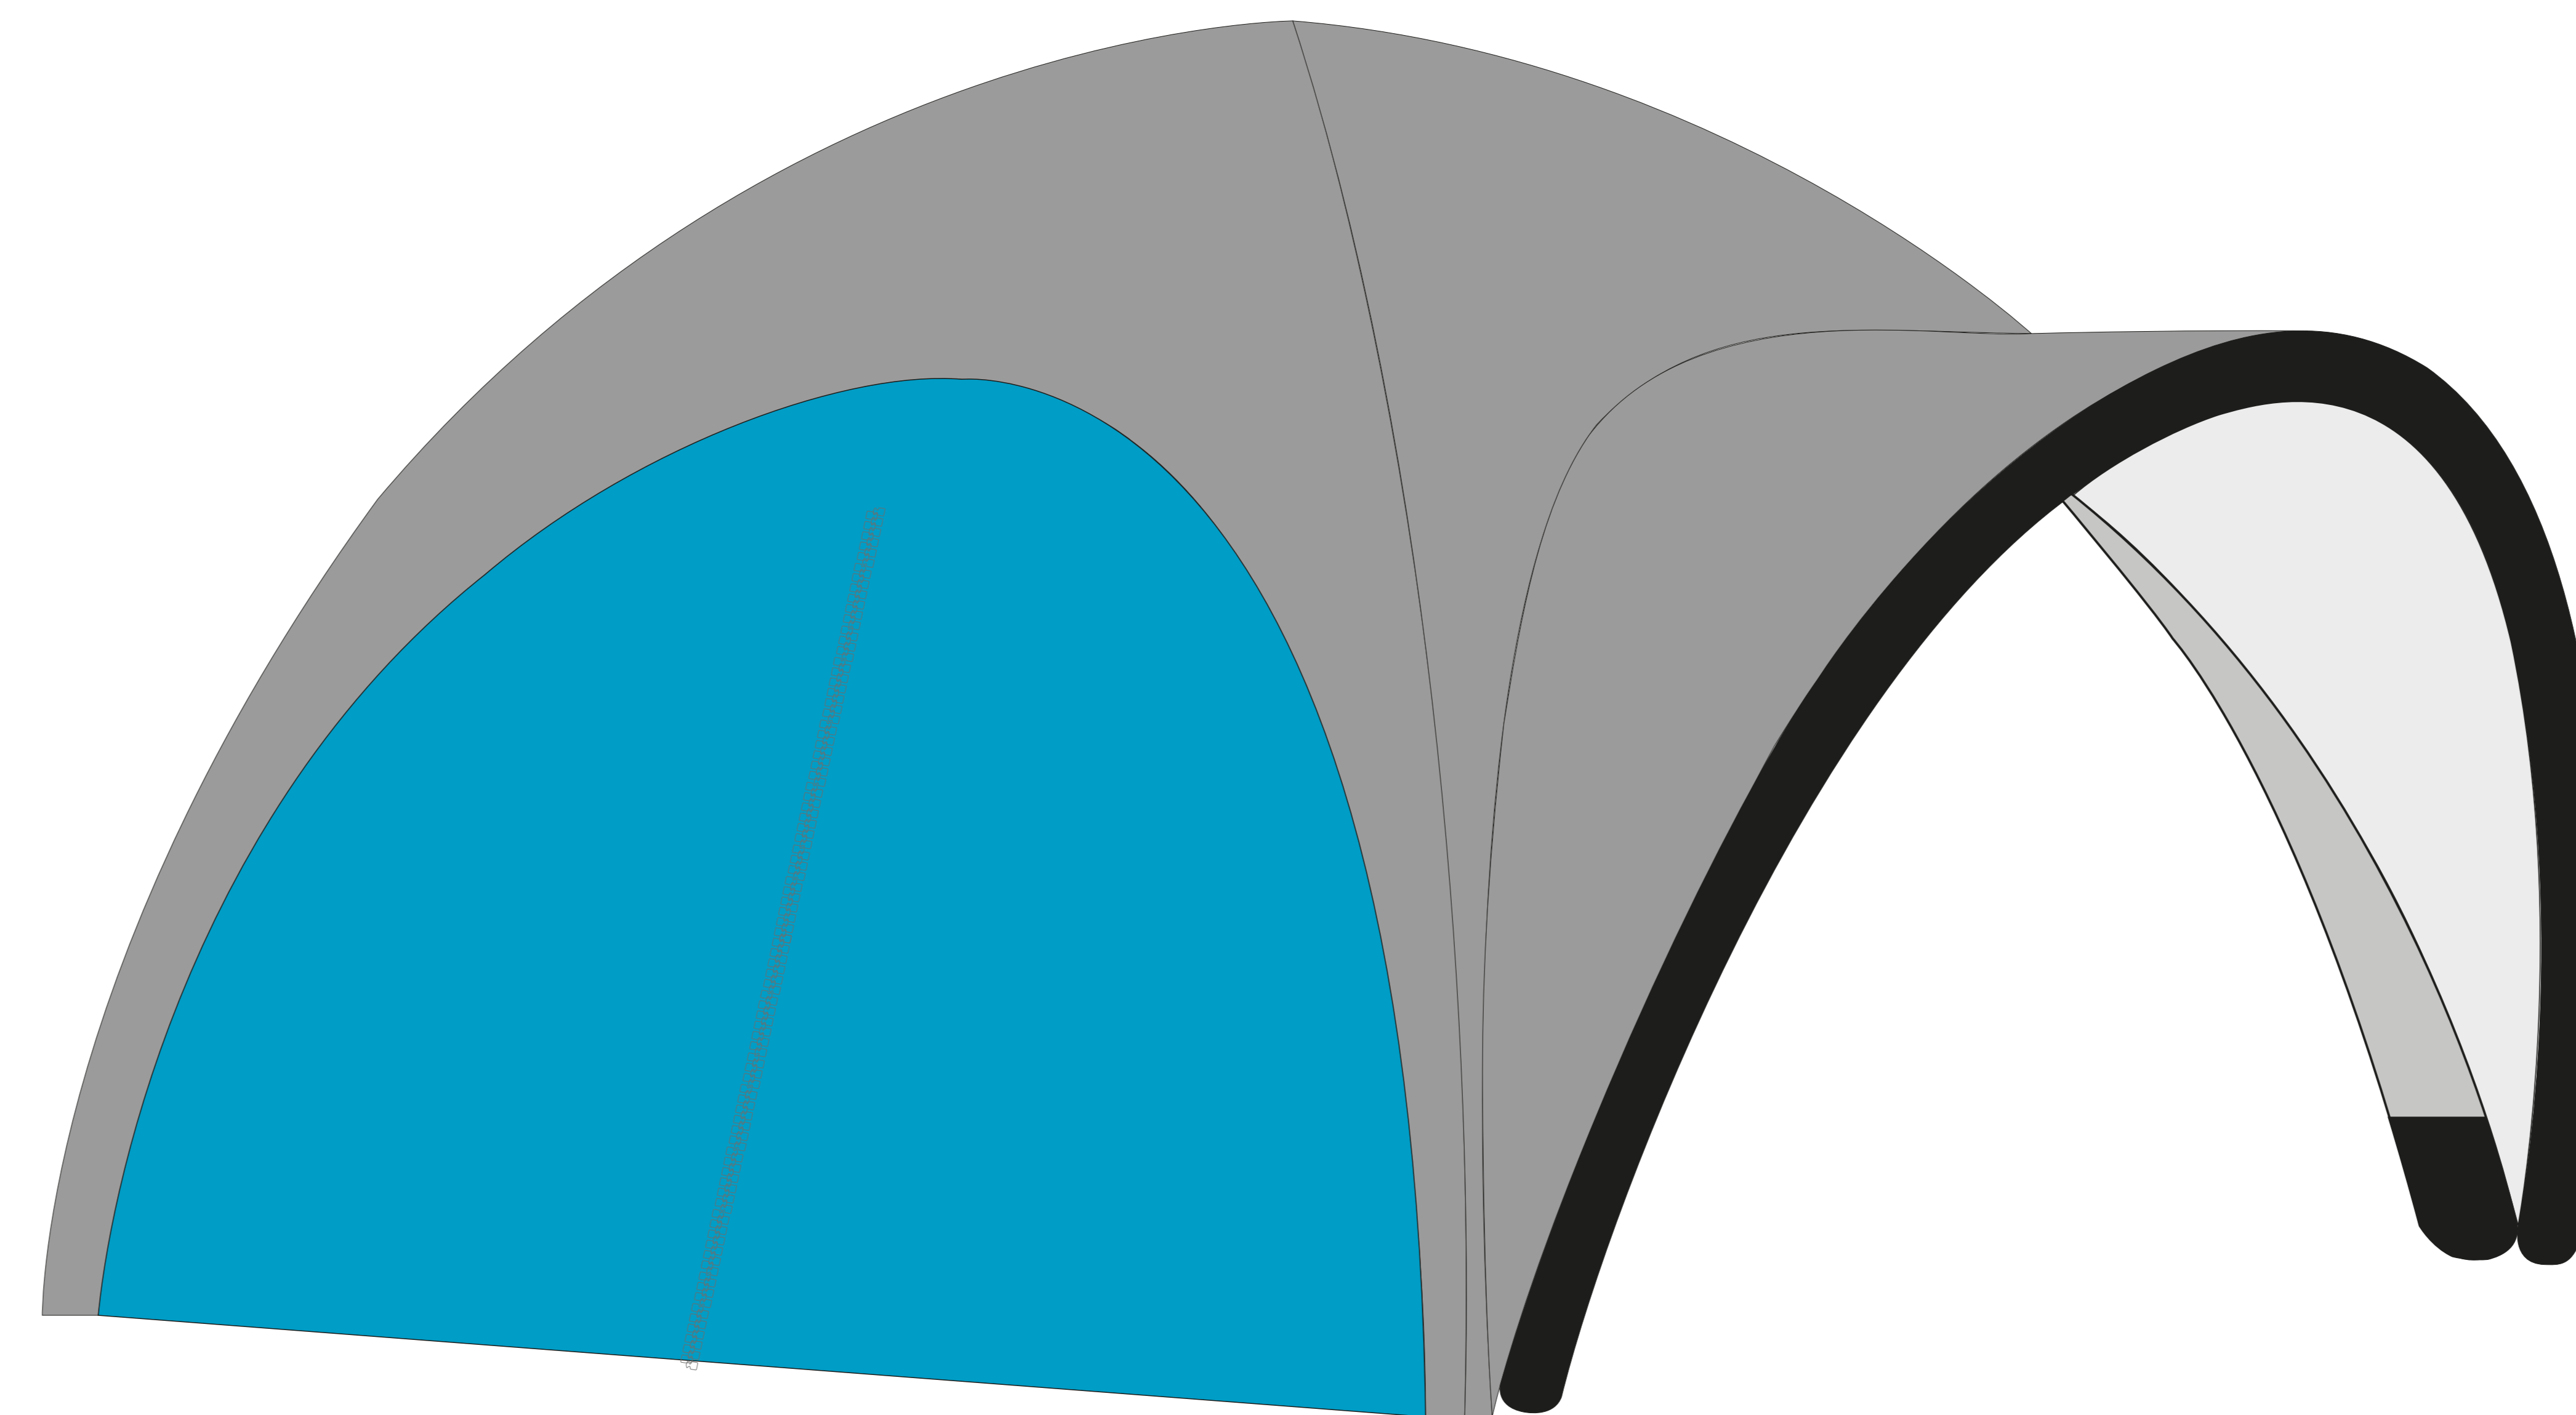

isyAIR TENT 4x4
400cm x 400cm

Maßstab 1:10

- = Bleed Area
- = Visible Area
- = Visible Area
- = Seam
- = Leather Circles
- = Black Protective Farbric
- = Poetry