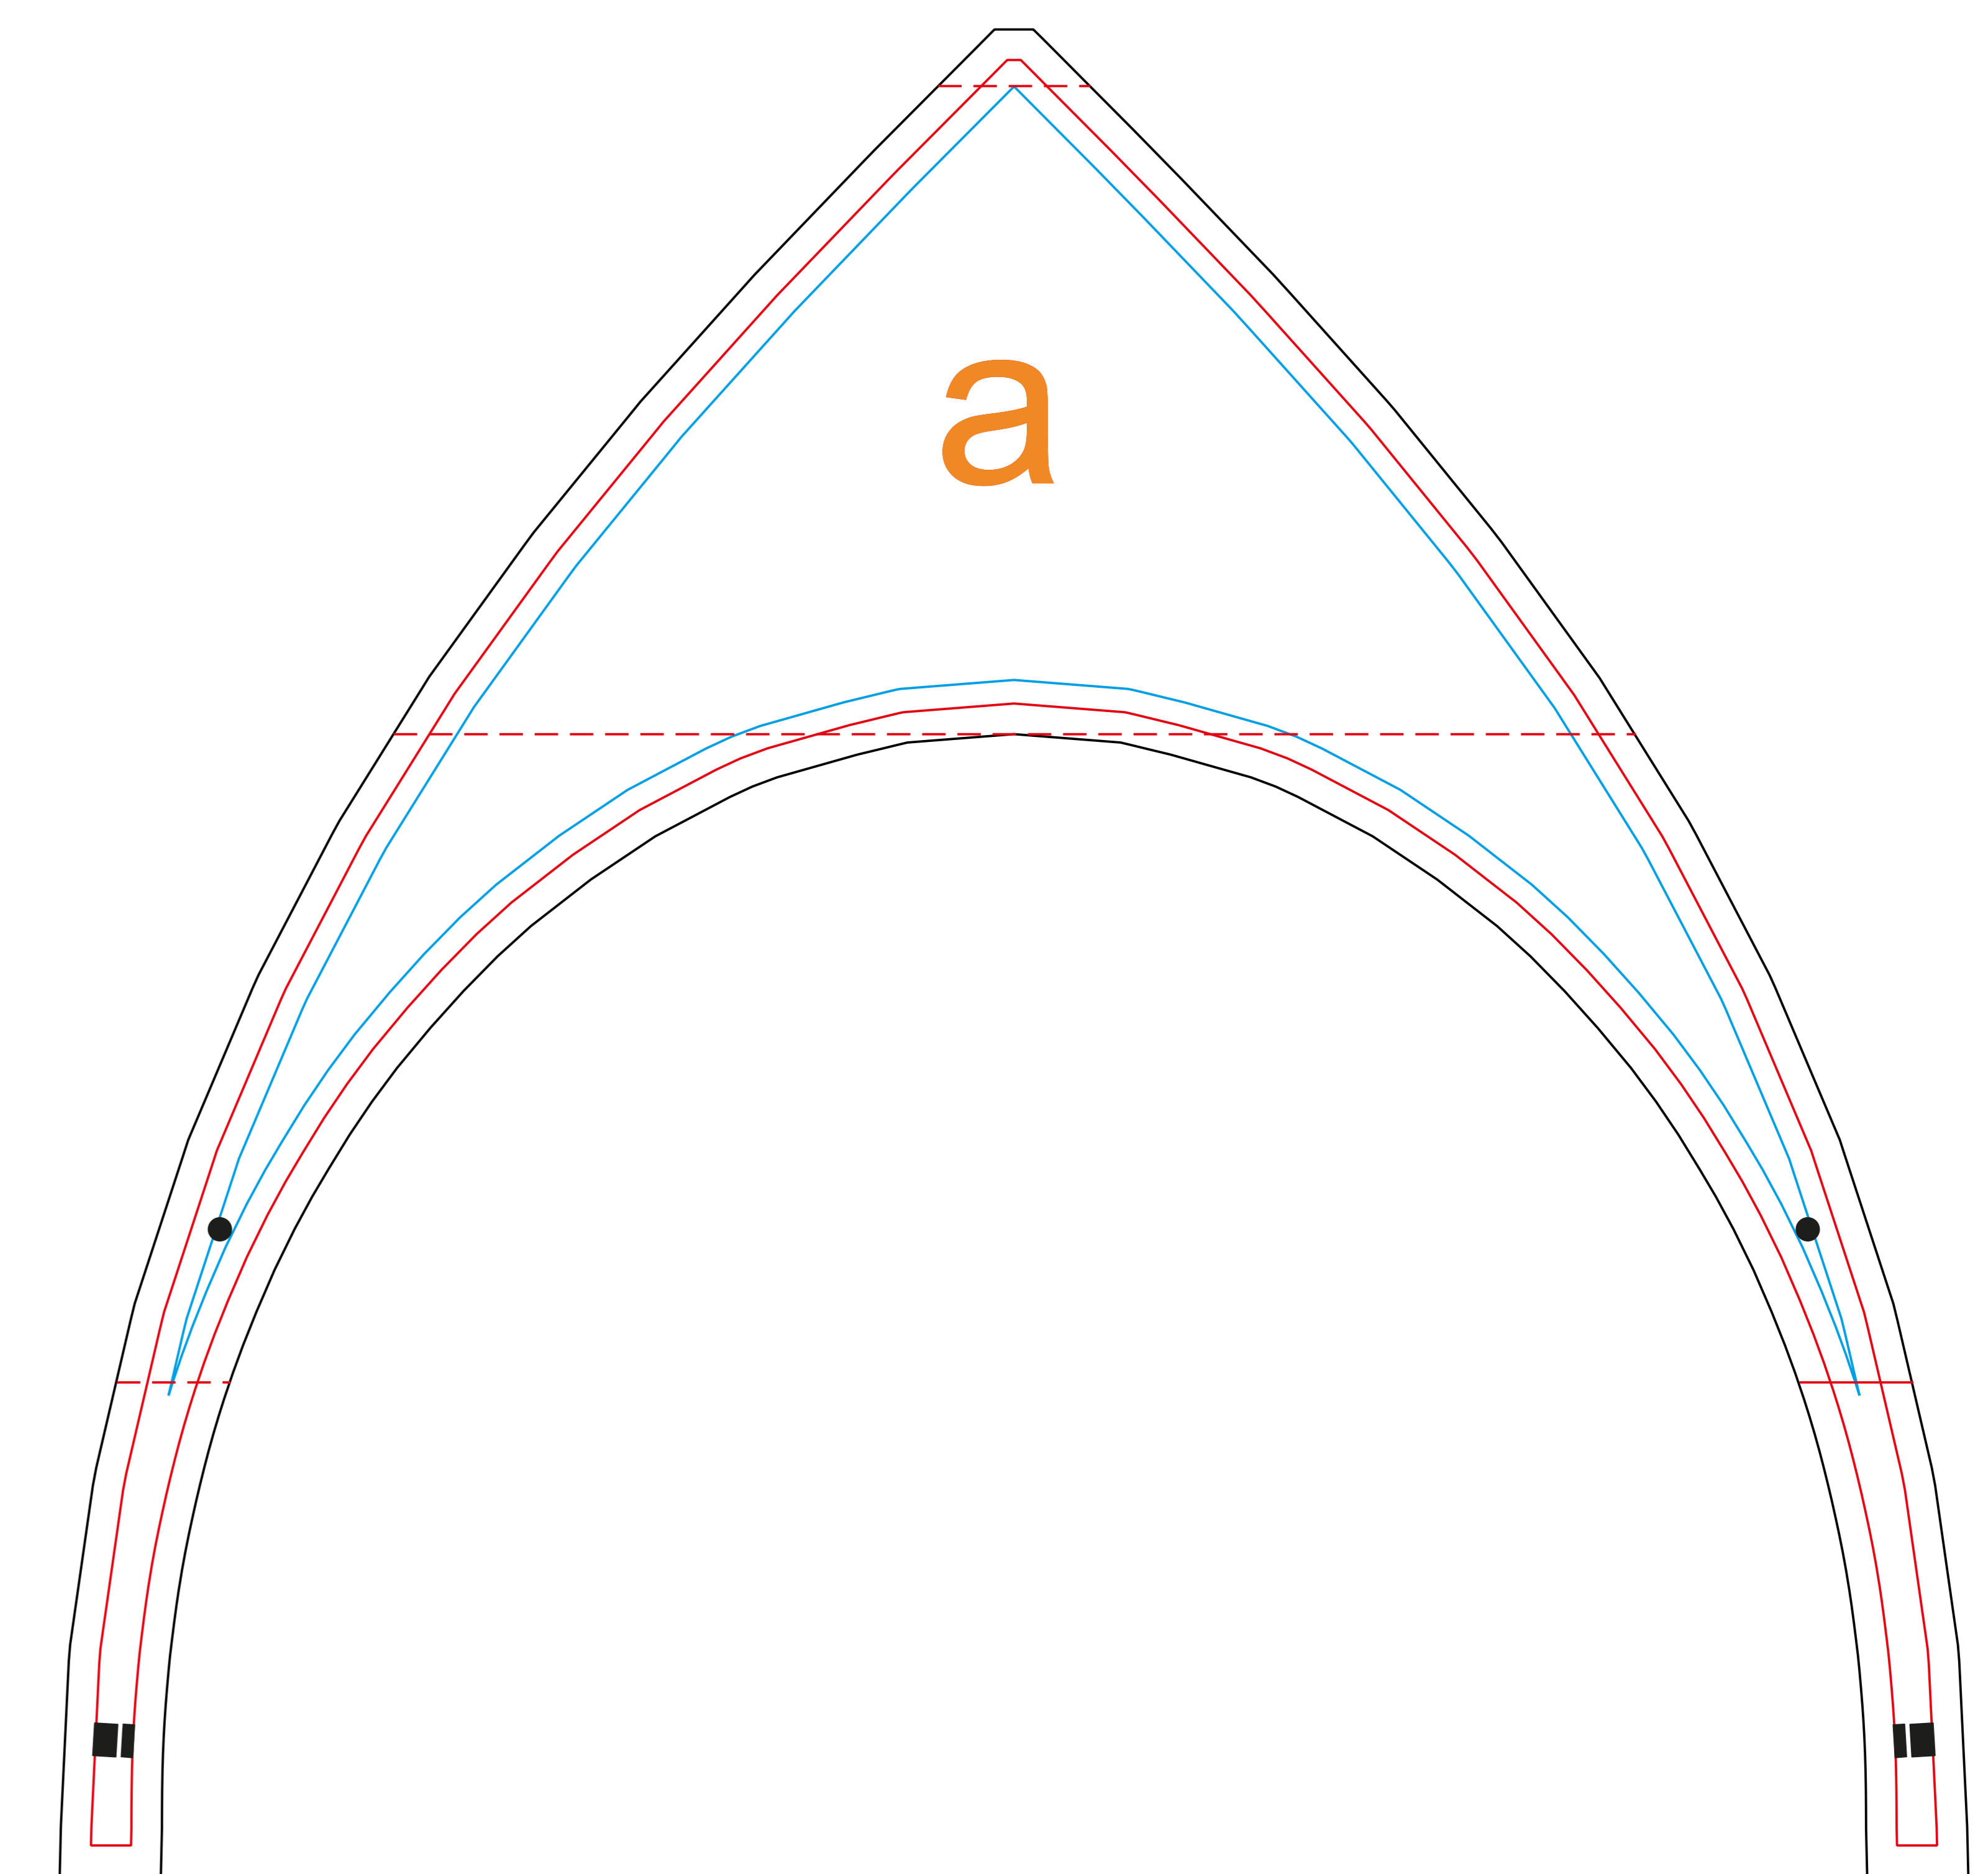

isyAIR TENT 4x4
400cm x 400cm

Maßstab 1:10

- = Bleed Area
- = Visible Area
- = Visible Area
- = Seam
- = Leather Circles
- = Black Protective Farbric
- = Poetry