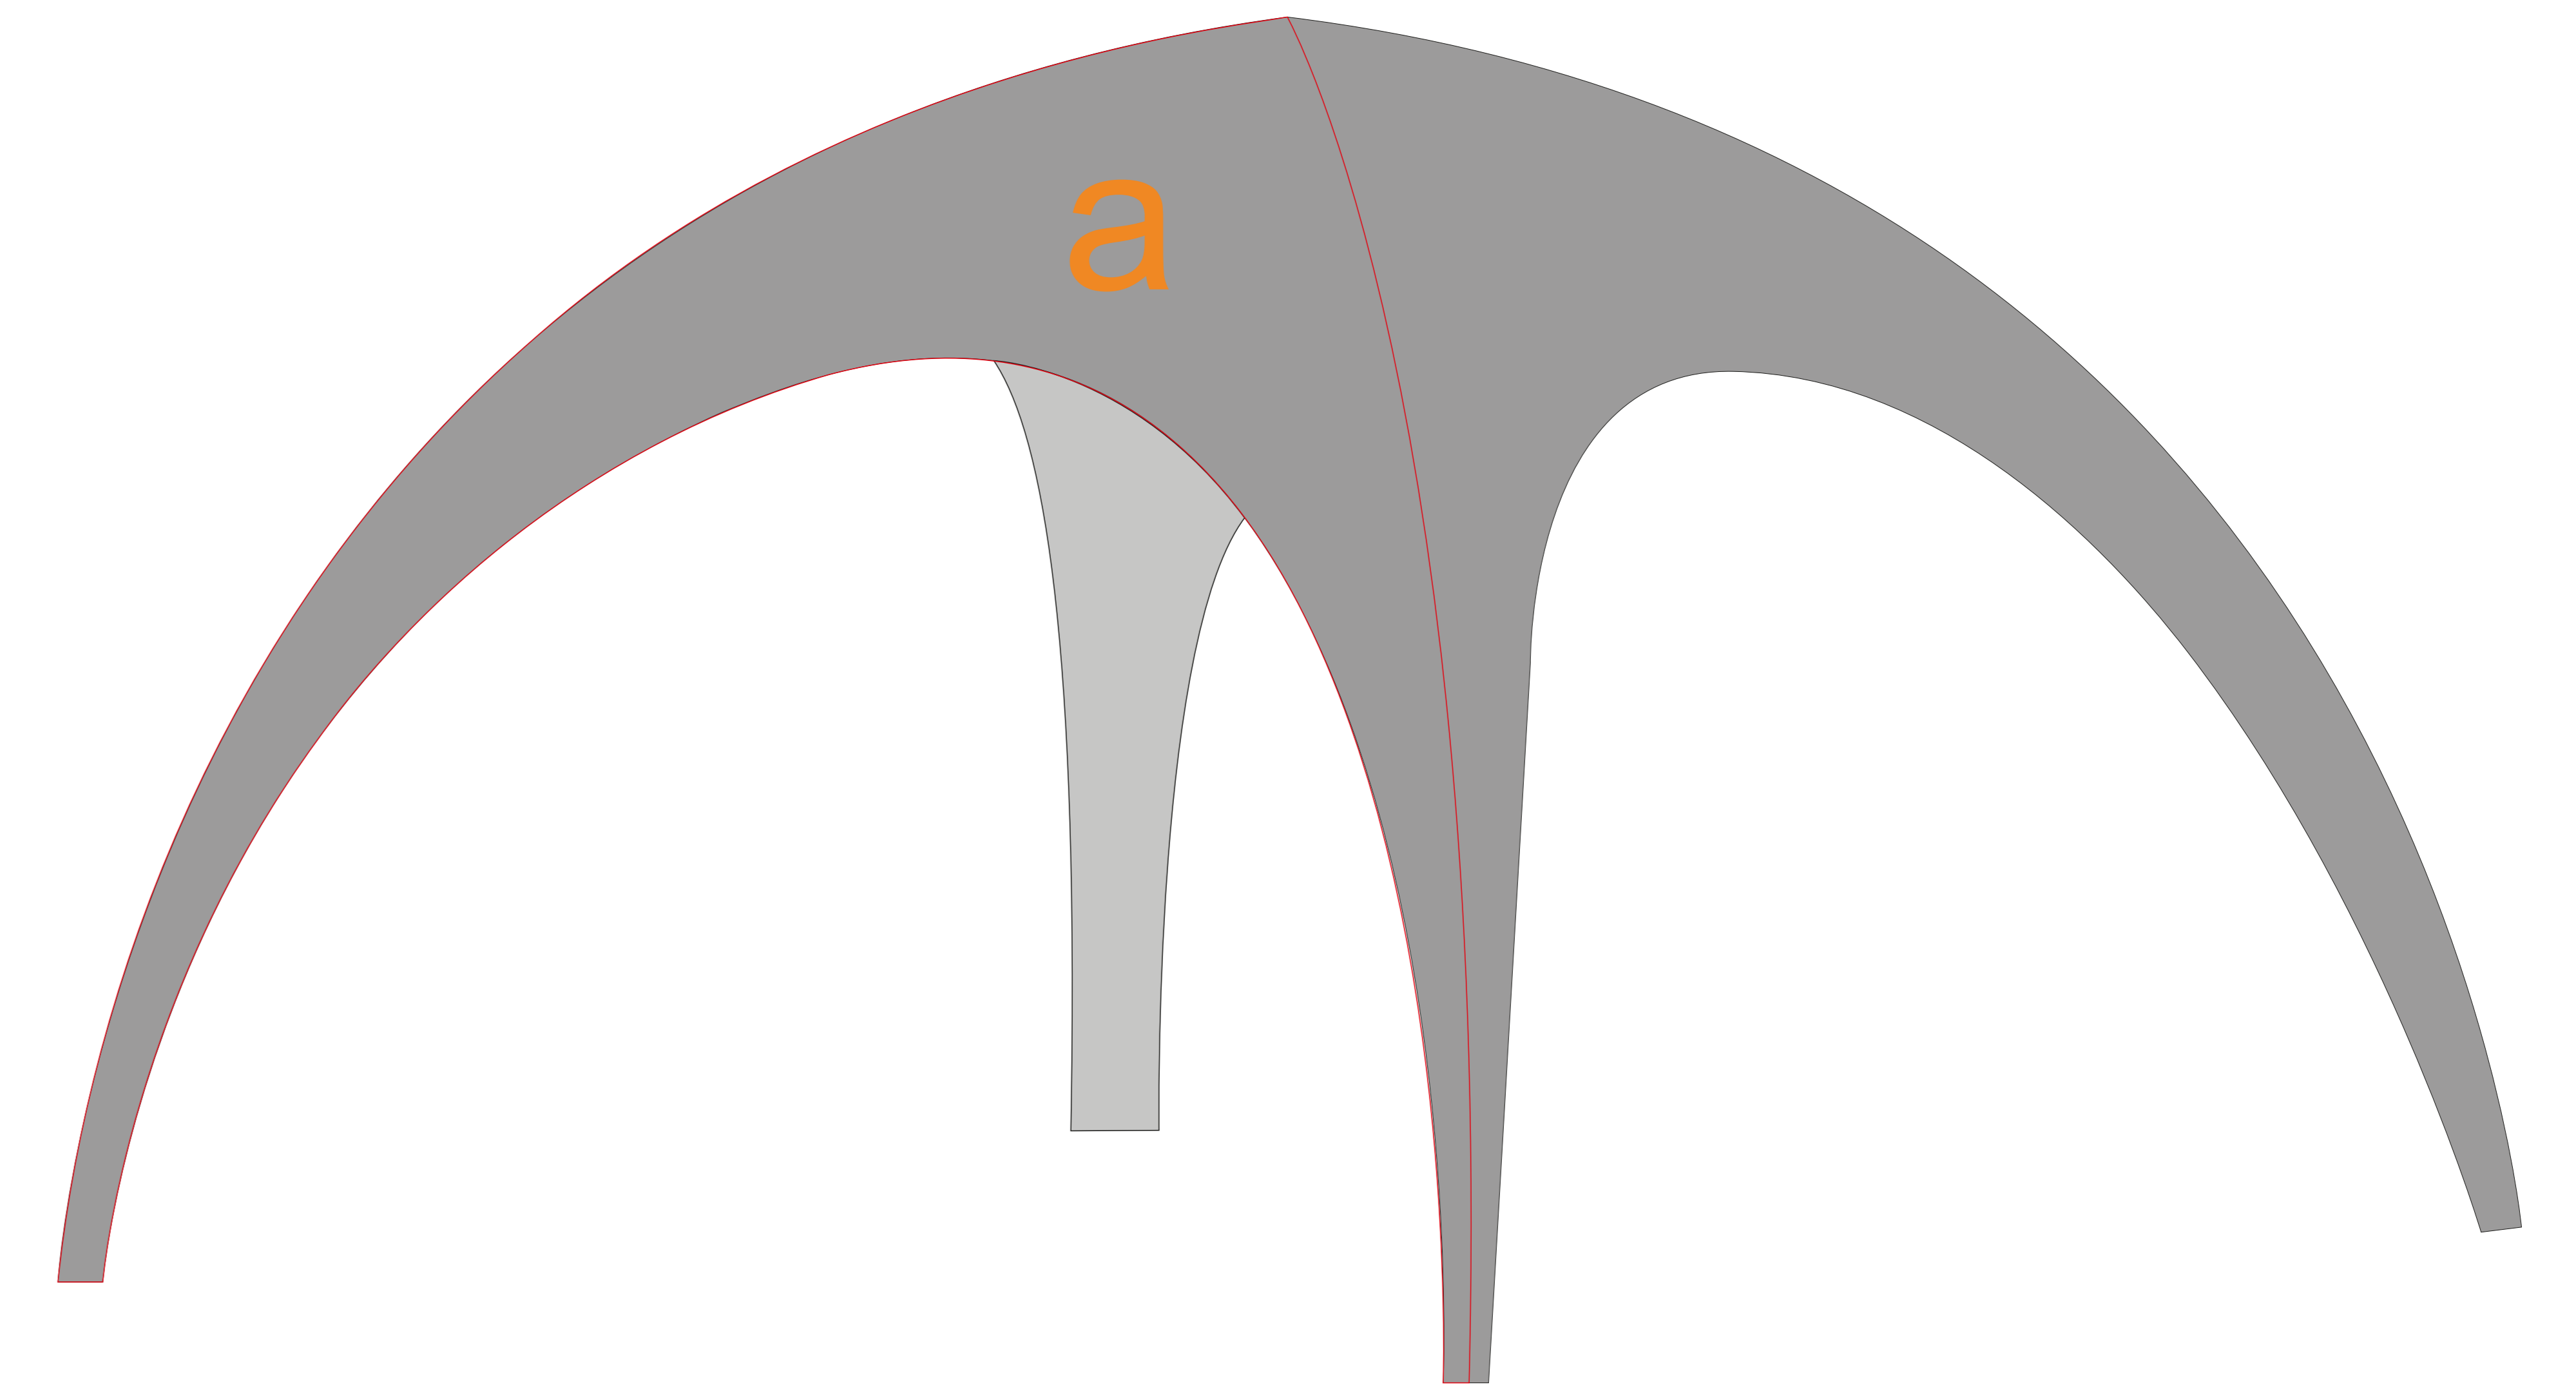

isyAIR TENT 4x4
400cm x 400cm

Maßstab 1:10

- = Bleed Area
- = Visible Area
- = Visible Area
- = Seam
- = Leather Circles
- = Black Protective Farbric
- = Poetry