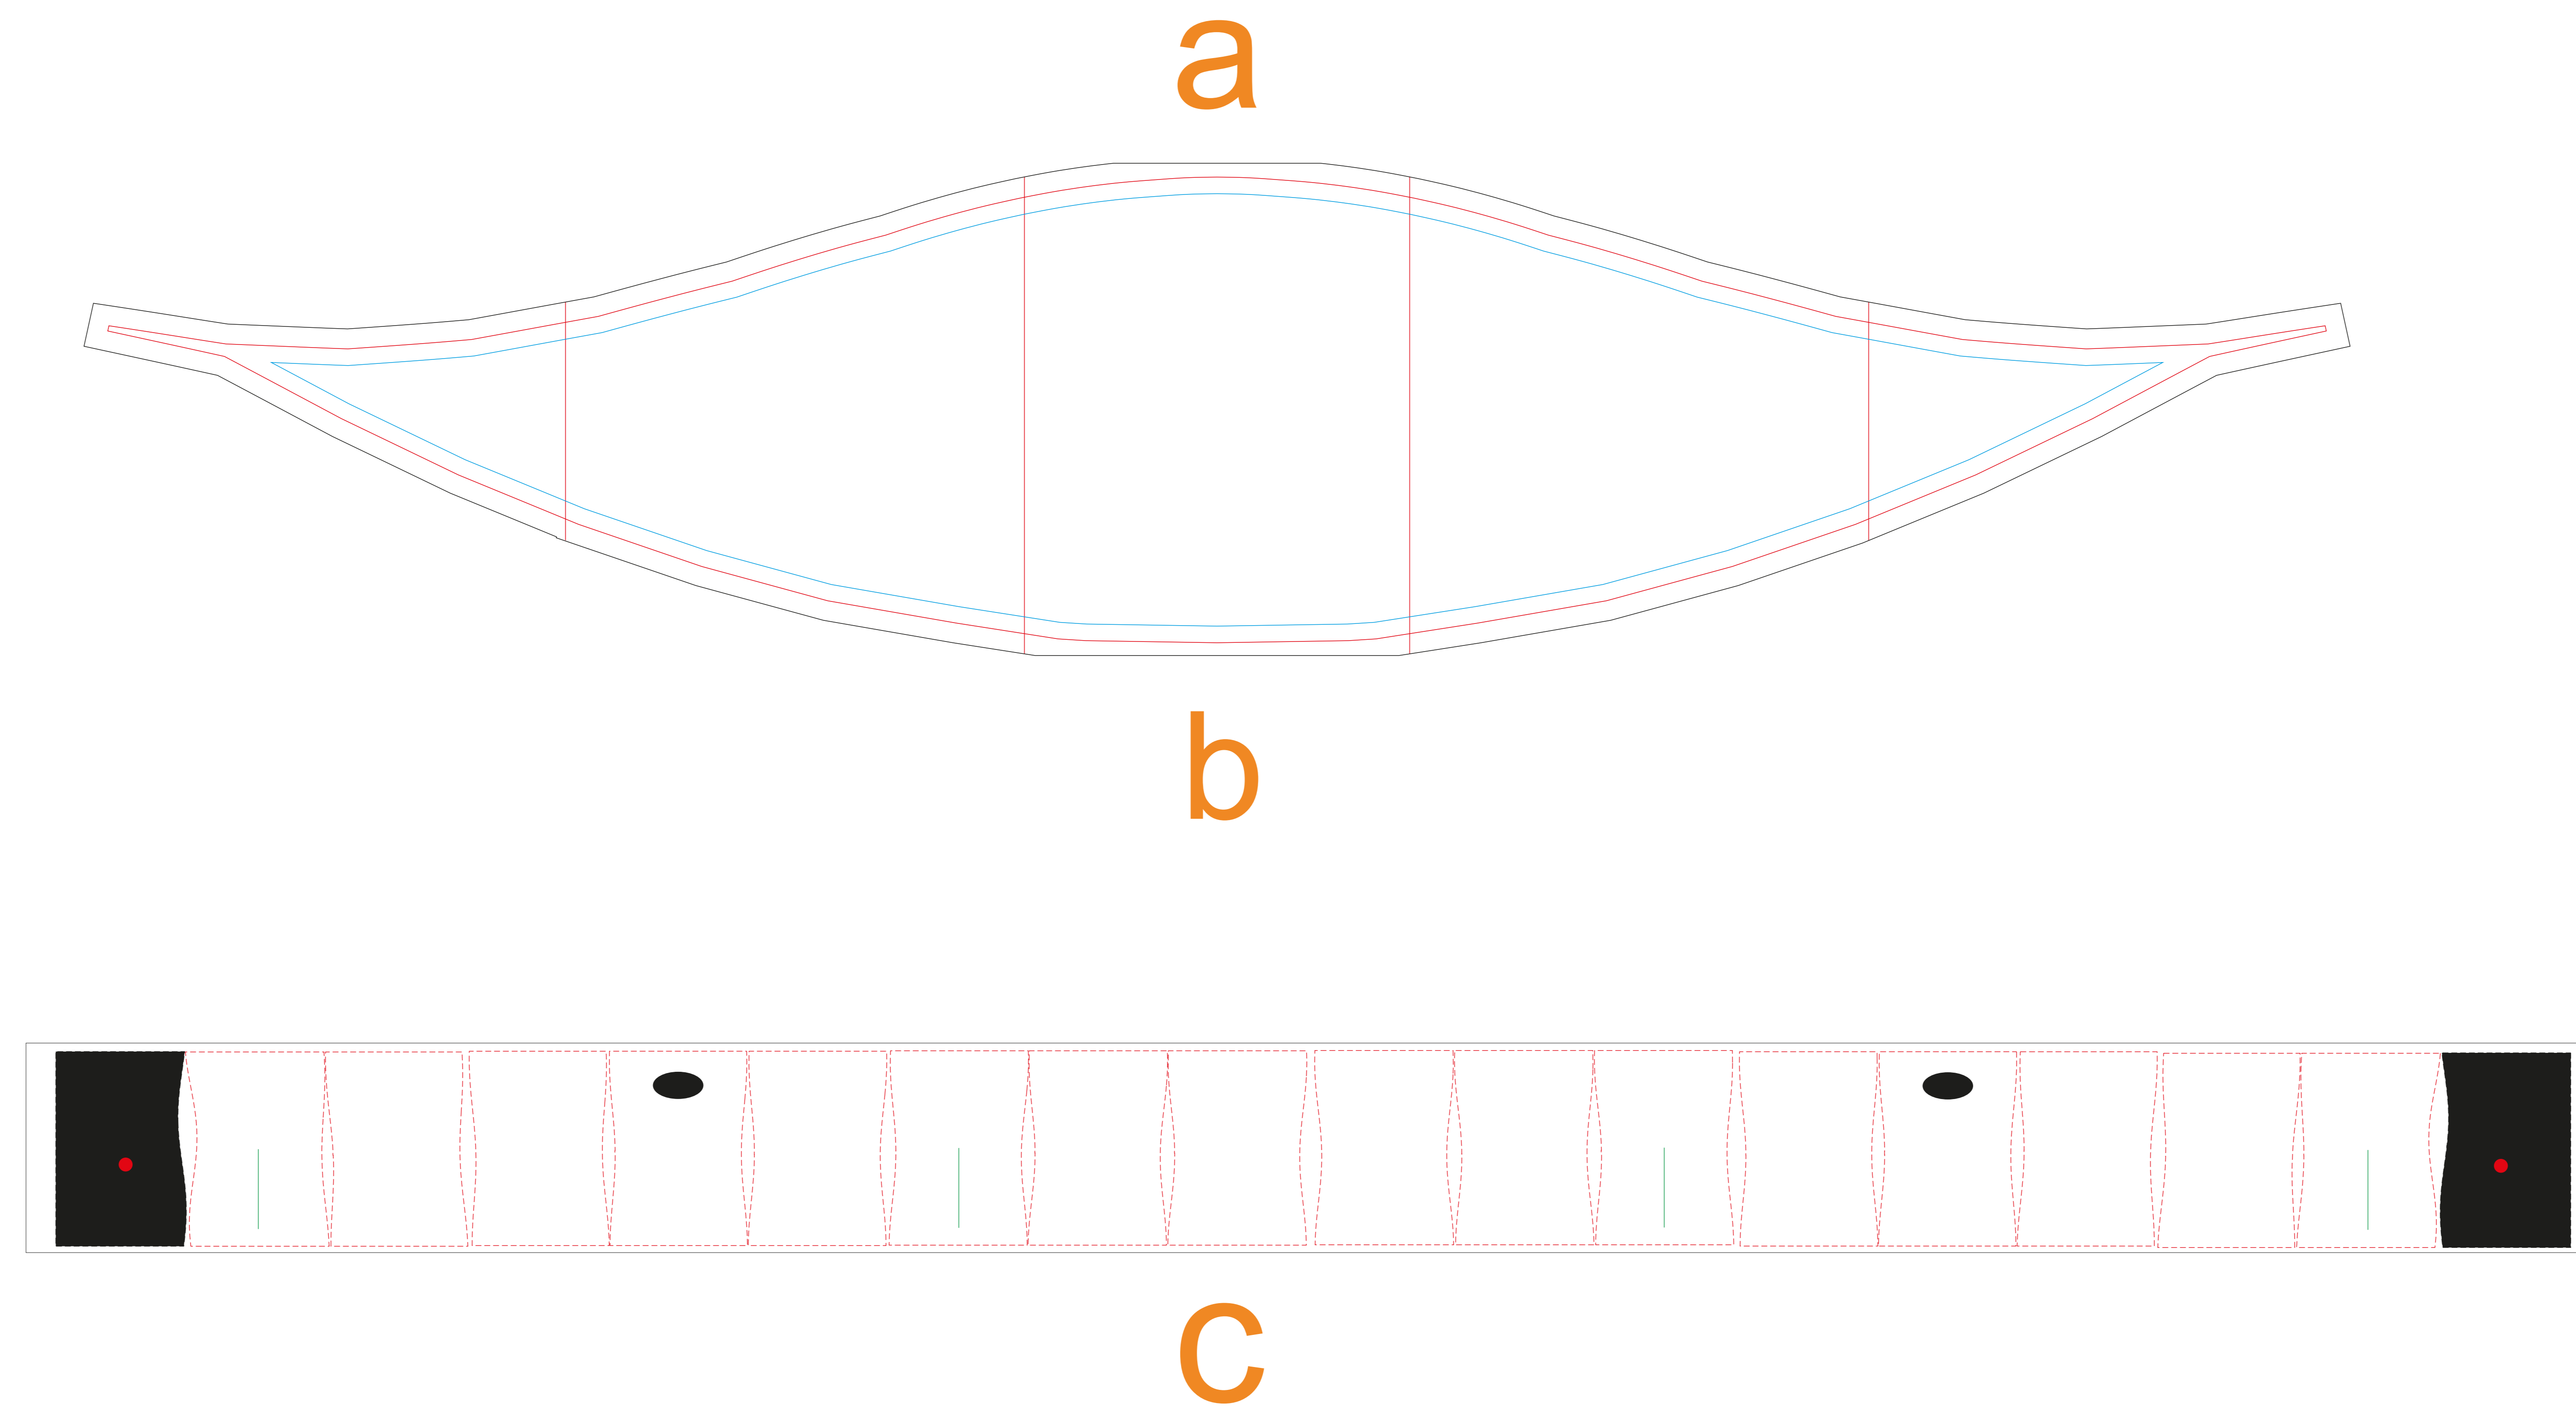

isyAIR TENT 4x4
400cm x 400cm

Maßstab 1:10

- = Bleed Area
- = Visible Area
- = Visible Area
- = Seam
- = Leather Circles
- = Black Protective Farbric
- = Poetry