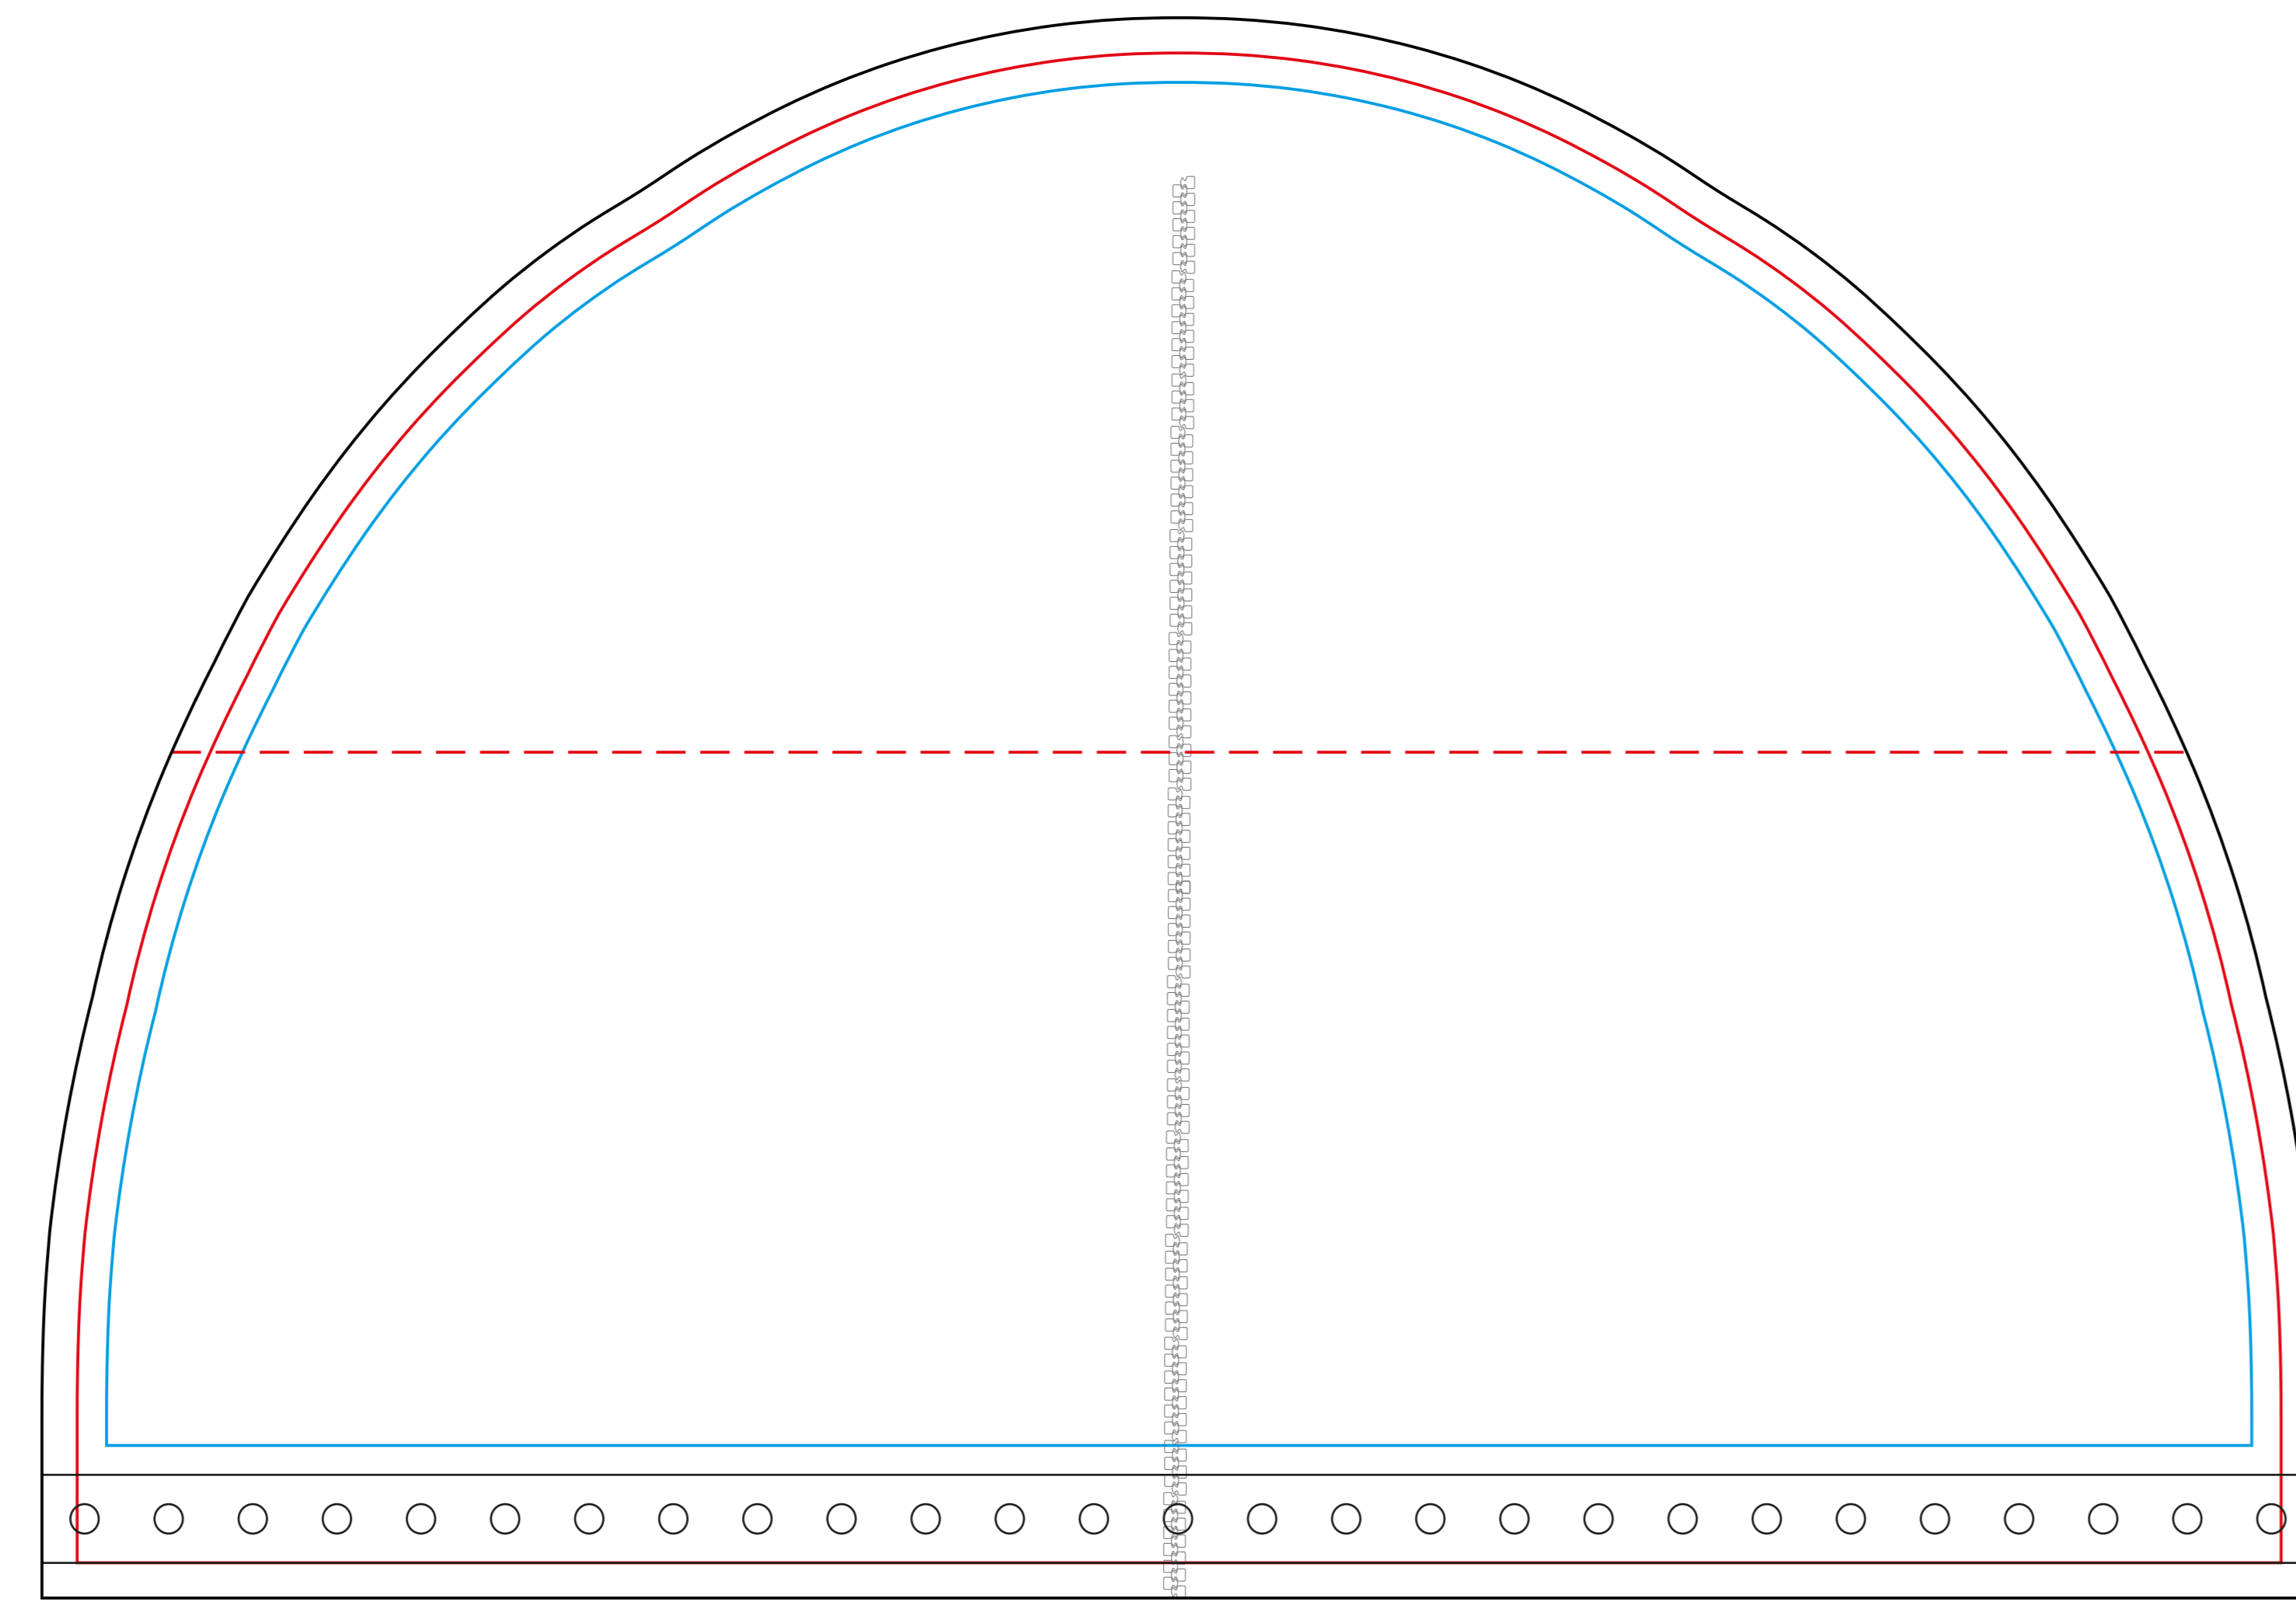

isyAIR TENT 4x4
400cm x 400cm

Maßstab 1:10

- = Bleed Area
- = Visible Area
- = Visible Area
- = Seam
- = Leather Circles
- = Black Protective Farbric
- = Poetry