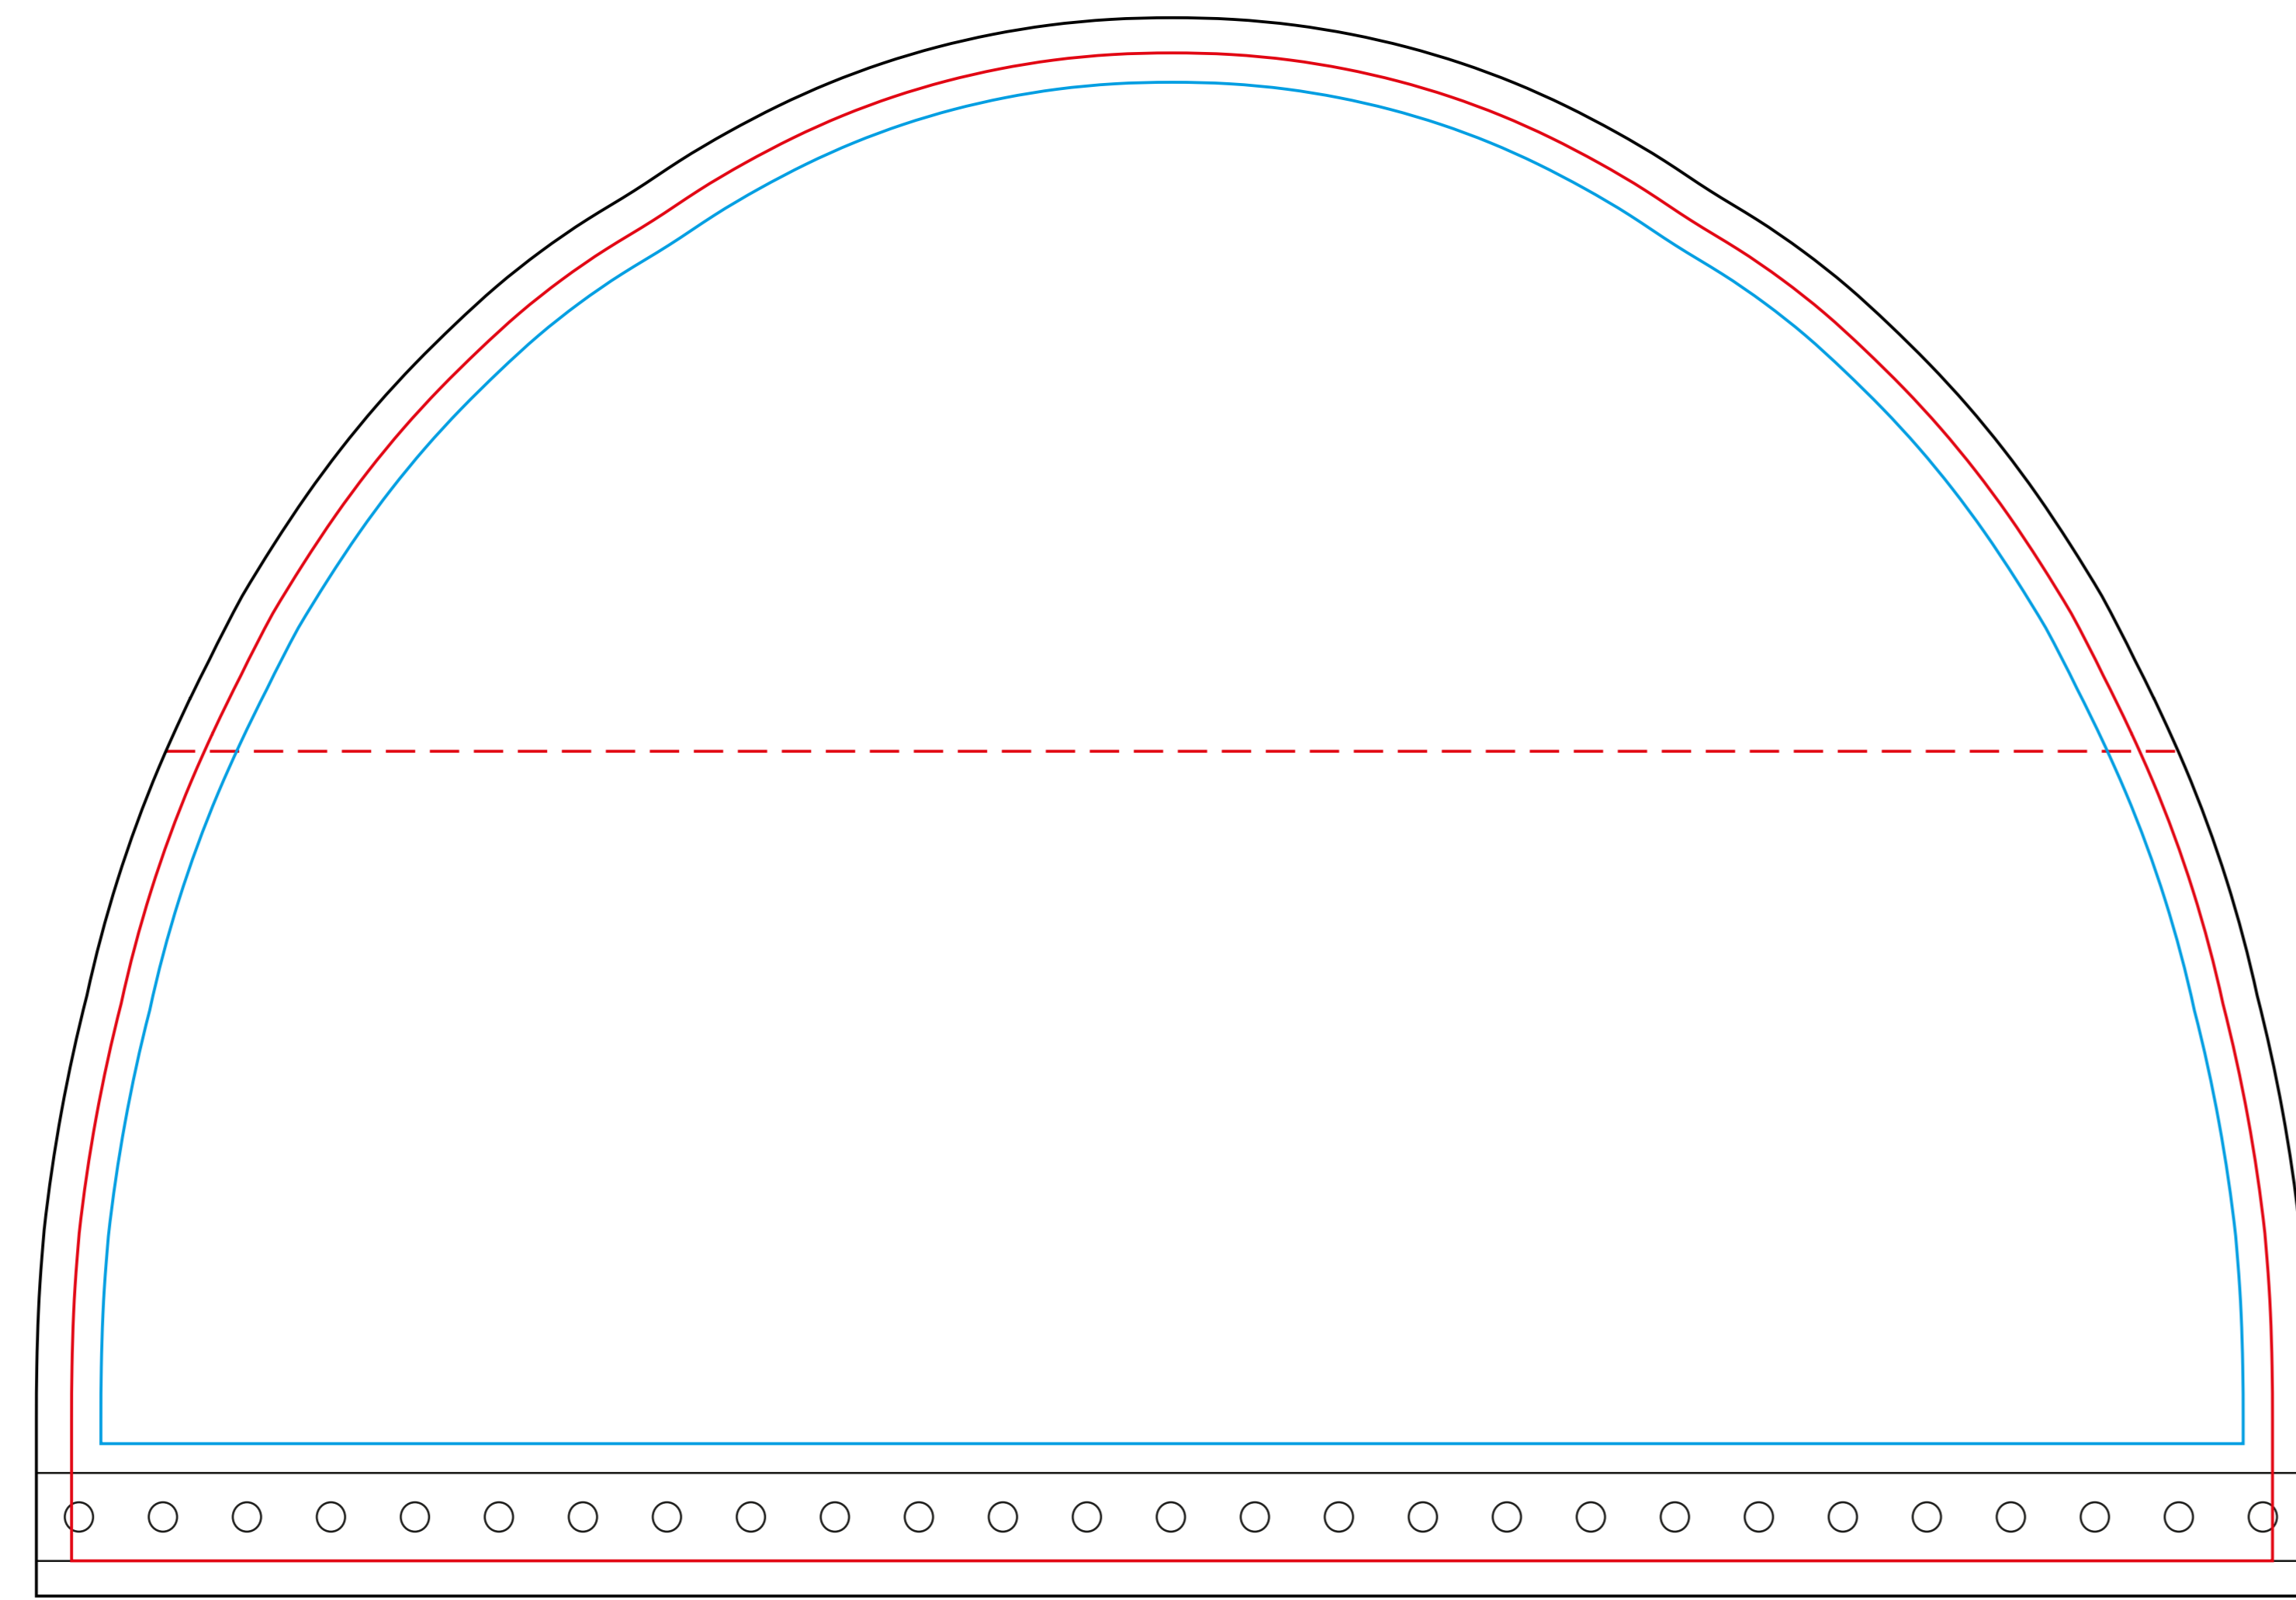

isyAIR TENT 4x4
400cm x 400cm

Maßstab 1:10

- = Bleed Area
- = Visible Area
- = Visible Area
- = Seam
- = Leather Circles
- = Black Protective Farbric
- = Poetry