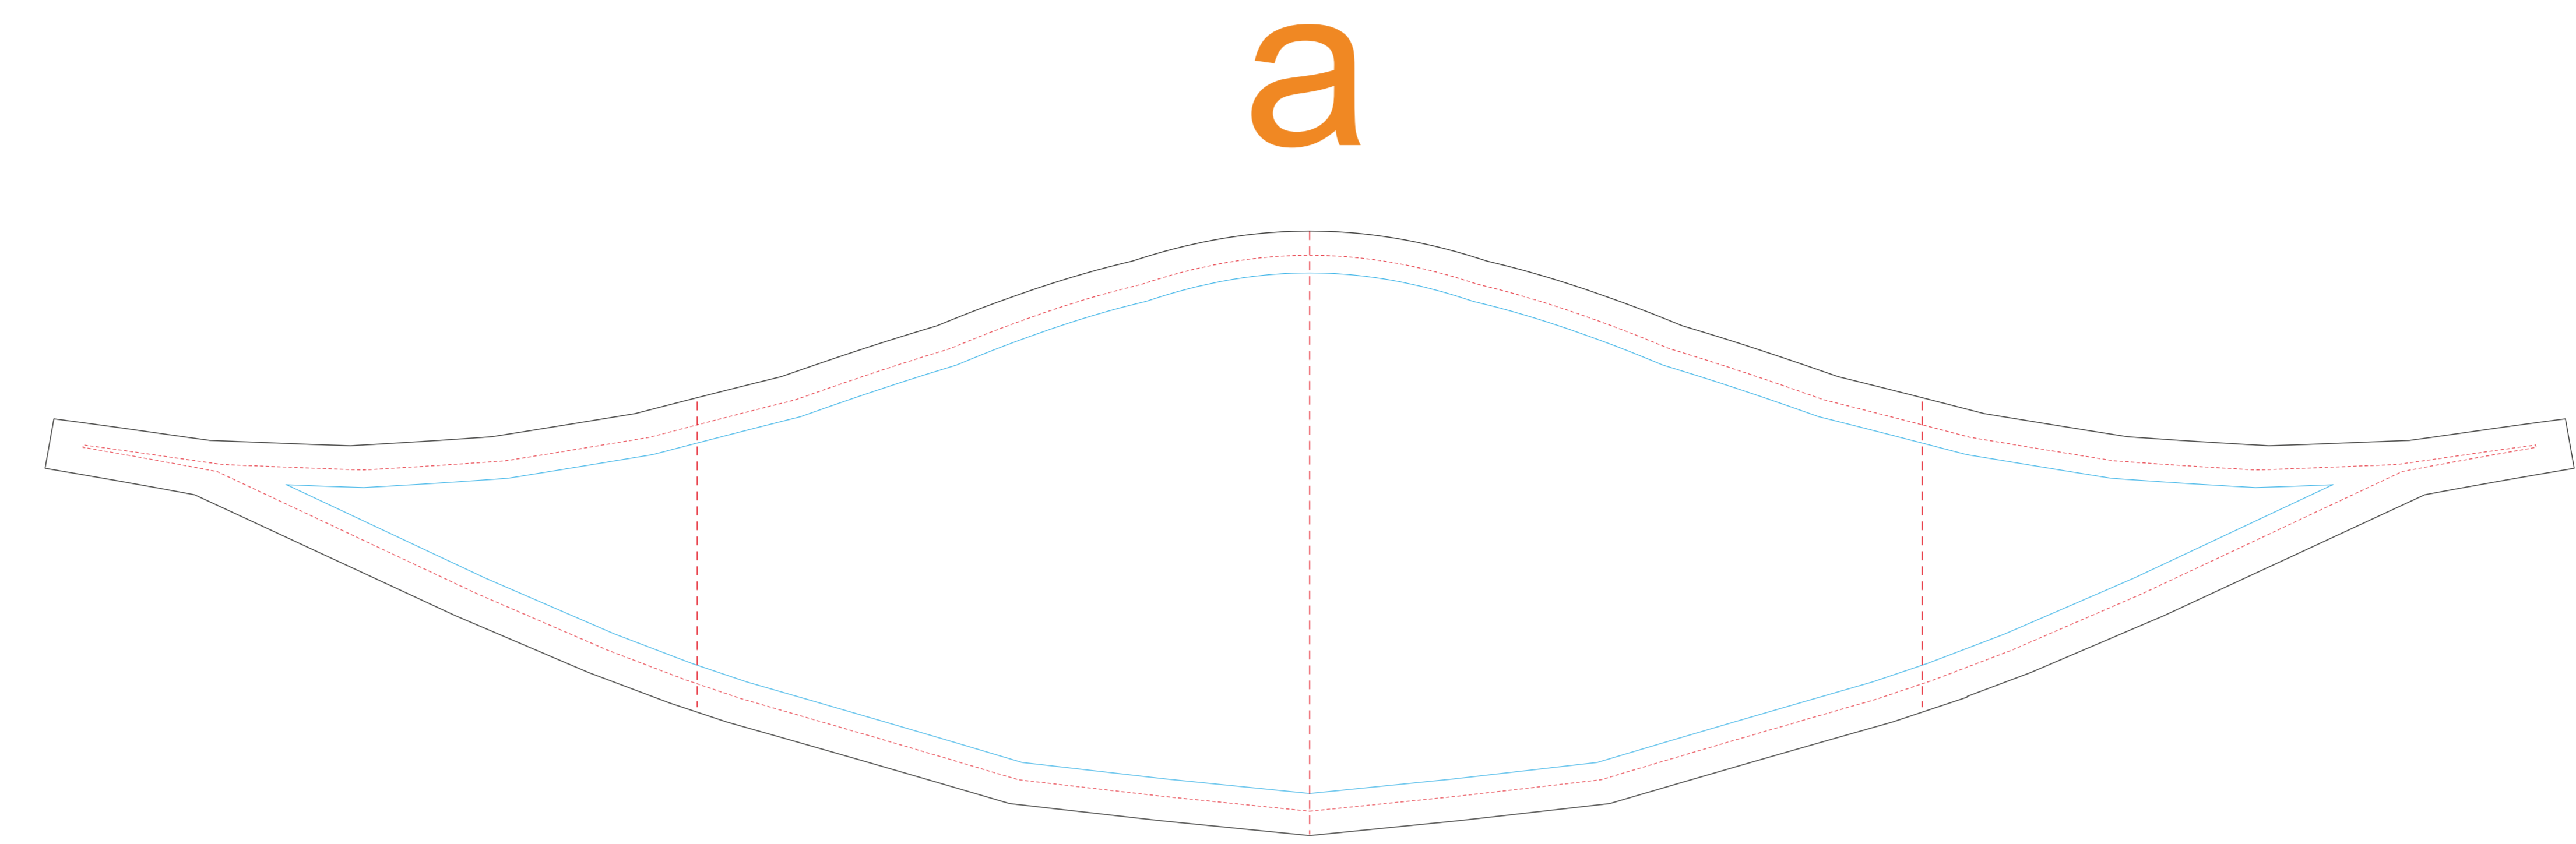

**isyAIR TENT 3x3**  
 300cm x 300cm

Maßstab 1:10

-  = Bleed Area
-  = Visible Area
-  = Visible Area
-  = Seam
-  = Leather Circles
-  = Black Protective Farbric

**isyAIR TENT 3x3**  
 300cm x 300cm

Maßstab 1:10

-  = Bleed Area
-  = Visible Area
-  = Visible Area
-  = Seam
-  = Leather Circles
-  = Black Protective Farbric
-  = Poetry

**isyAIR TENT 3x3**  
300cm x 300cm

Maßstab 1:10

-  = Bleed Area
-  = Visible Area
-  = Visible Area
-  = Seam
-  = Leather Circles
-  = Black Protective Farbric
-  = Poetry

**isyAIR TENT 3x3**  
 300cm x 300cm

Maßstab 1:10

-  = Bleed Area
-  = Visible Area
-  = Visible Area
-  = Seam
-  = Leather Circles
-  = Black Protective Farbric
-  = Poetry