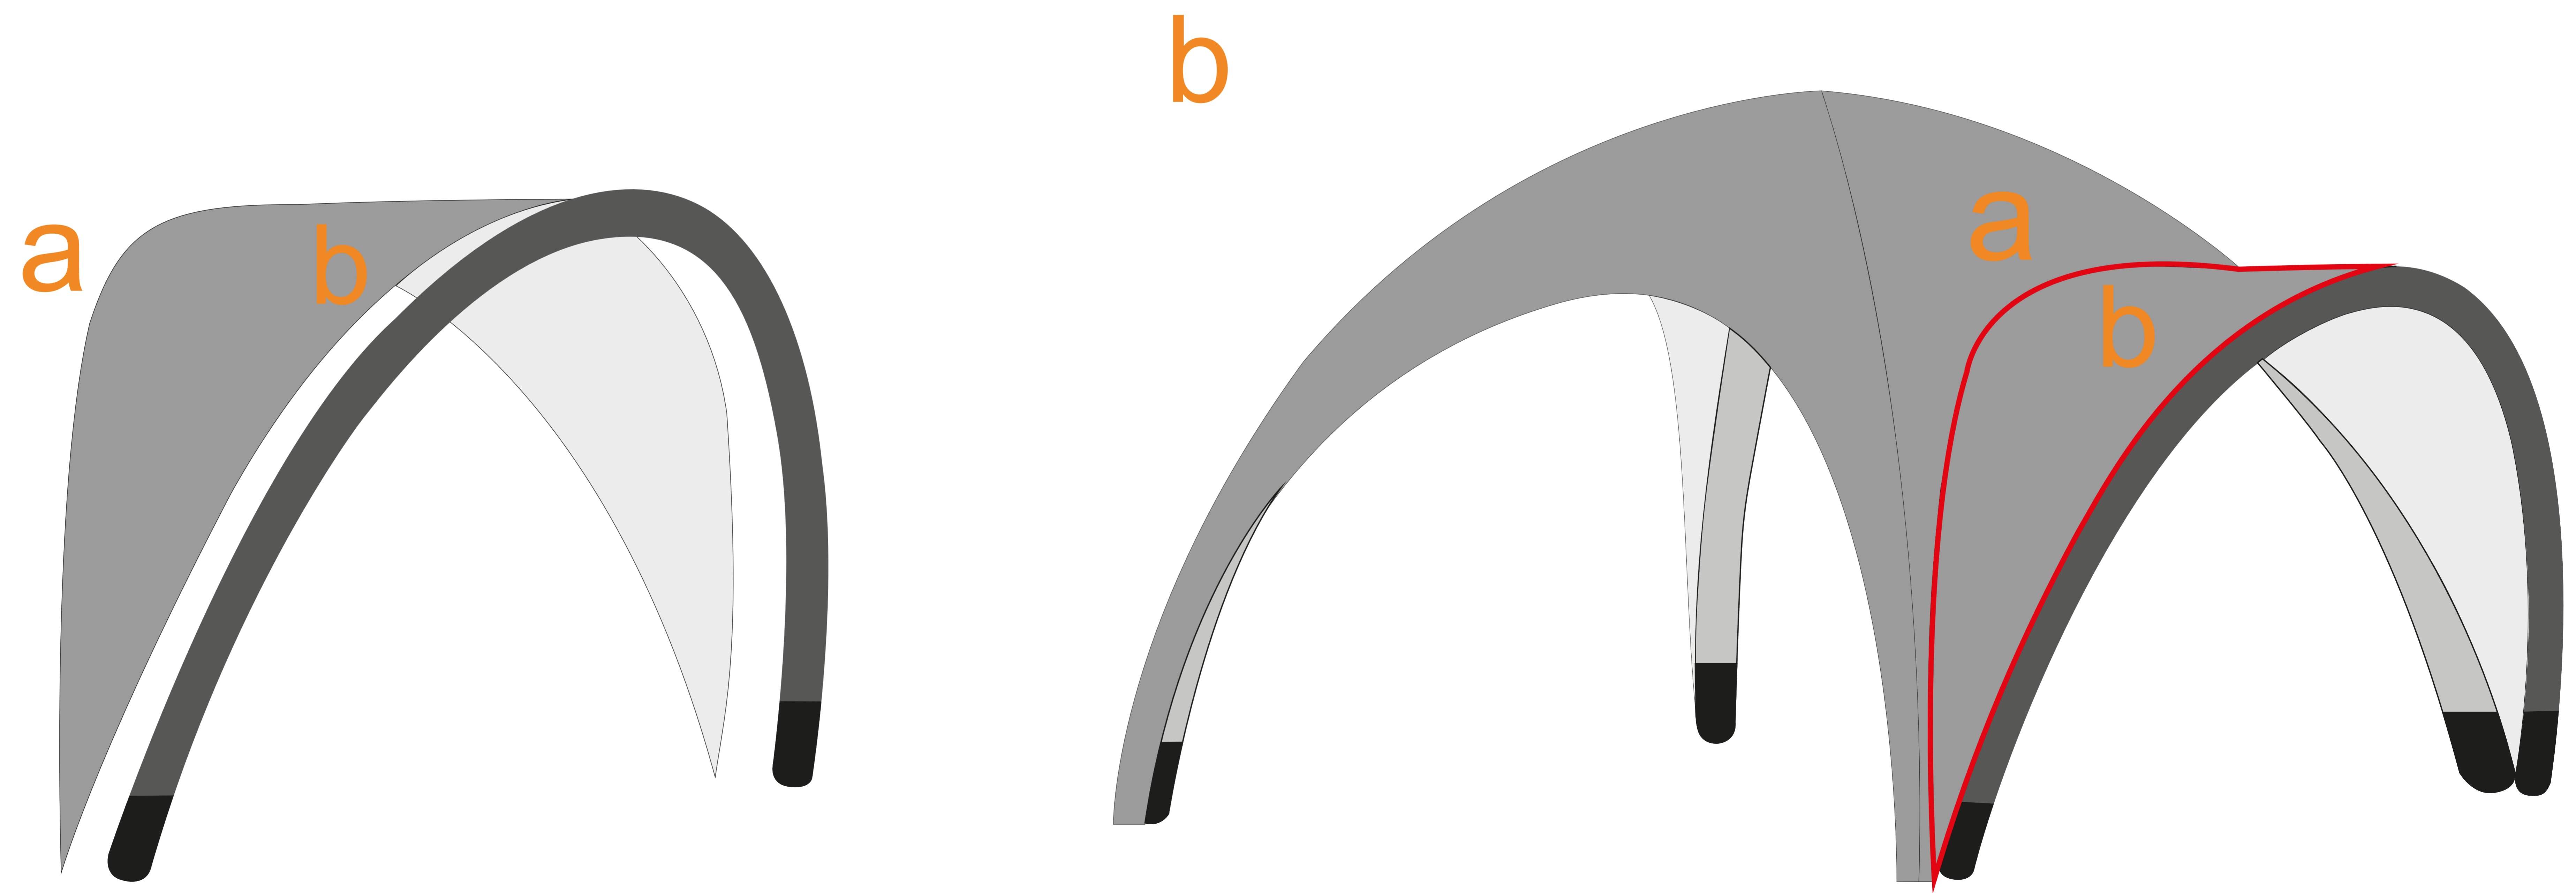

**isyAIR TENT 3x3**  
 300cm x 300cm

Maßstab 1:10

-  = Bleed Area
-  = Visible Area
-  = Visible Area
-  = Seam
-  = Leather Circles
-  = Black Protective Farbric

**isyAIR TENT 3x3**  
 300cm x 300cm

Maßstab 1:10

-  = Bleed Area
-  = Visible Area
-  = Visible Area
-  = Seam
-  = Leather Circles
-  = Black Protective Farbric
-  = Poetry

**isyAIR TENT 3x3**  
300cm x 300cm

Maßstab 1:10

-  = Bleed Area
-  = Visible Area
-  = Visible Area
-  = Seam
-  = Leather Circles
-  = Black Protective Farbric
-  = Poetry

**isyAIR TENT 3x3**  
 300cm x 300cm

Maßstab 1:10

-  = Bleed Area
-  = Visible Area
-  = Visible Area
-  = Seam
-  = Leather Circles
-  = Black Protective Farbric
-  = Poetry