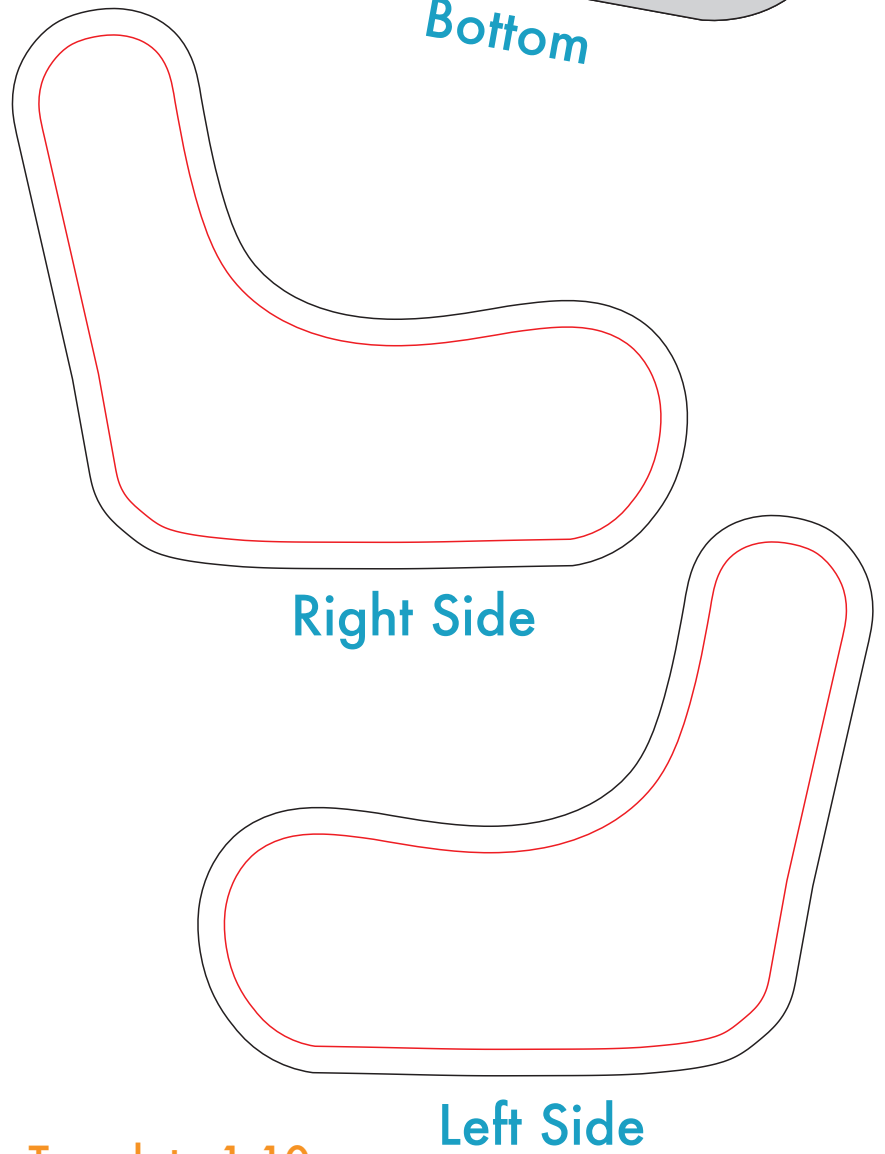

isyLOUNGE chair
 Chair

Template 1:10

-  Print Area
-  Finished Area